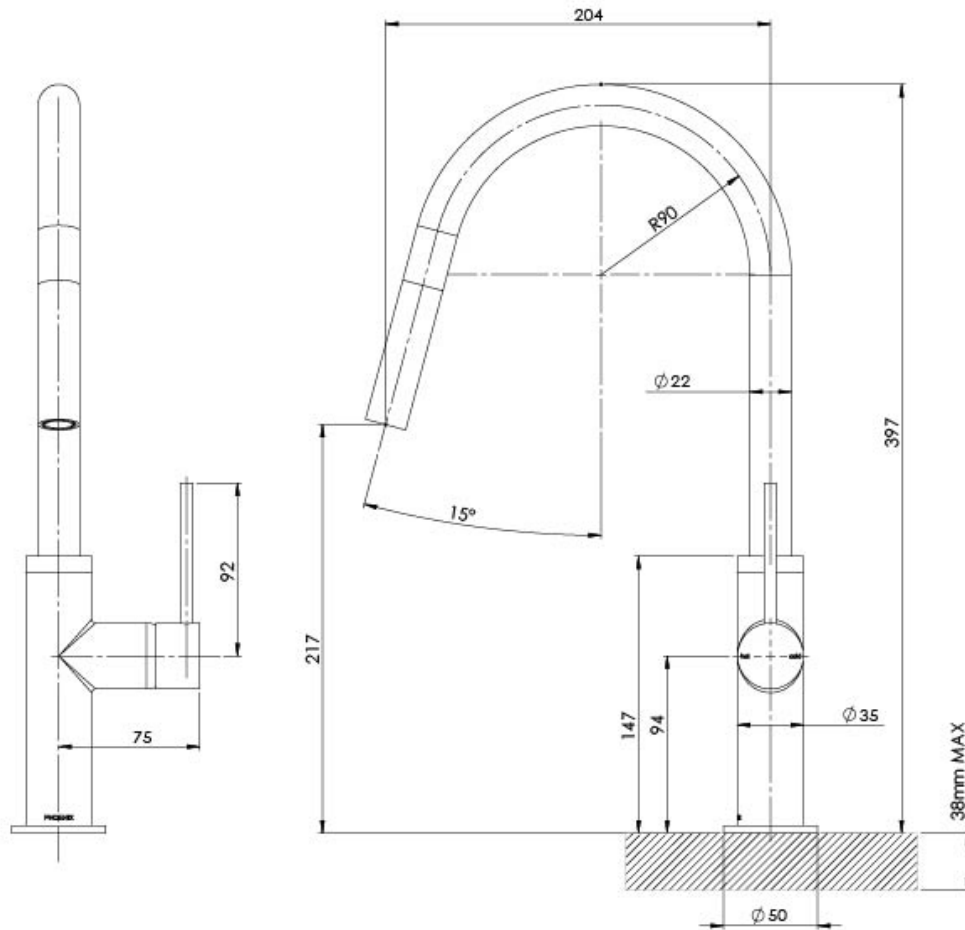

VIVID SLIMLINE

VIVID SLIMLINE PULL OUT SINK MIXER

SPECIFICATIONS

AVAILABLE IN

VS7105-00
Chrome

VS7105-40
Brushed Nickel

VS7105-31
Brushed Carbon

VS7105-10
Matte Black

Please visit <https://www.phoenixtapware.com.au/warranty> to view the full warranty

While we aim to ensure the specifications shown are correct at time of printing, Phoenix Tapware reserves the right to make modifications without prior notice. Always use the physical product measurements for mark-ups and roughing-in as the line drawing shown may differ from the actual product over time. All measurements are shown in millimetres. Colours may vary from image shown.