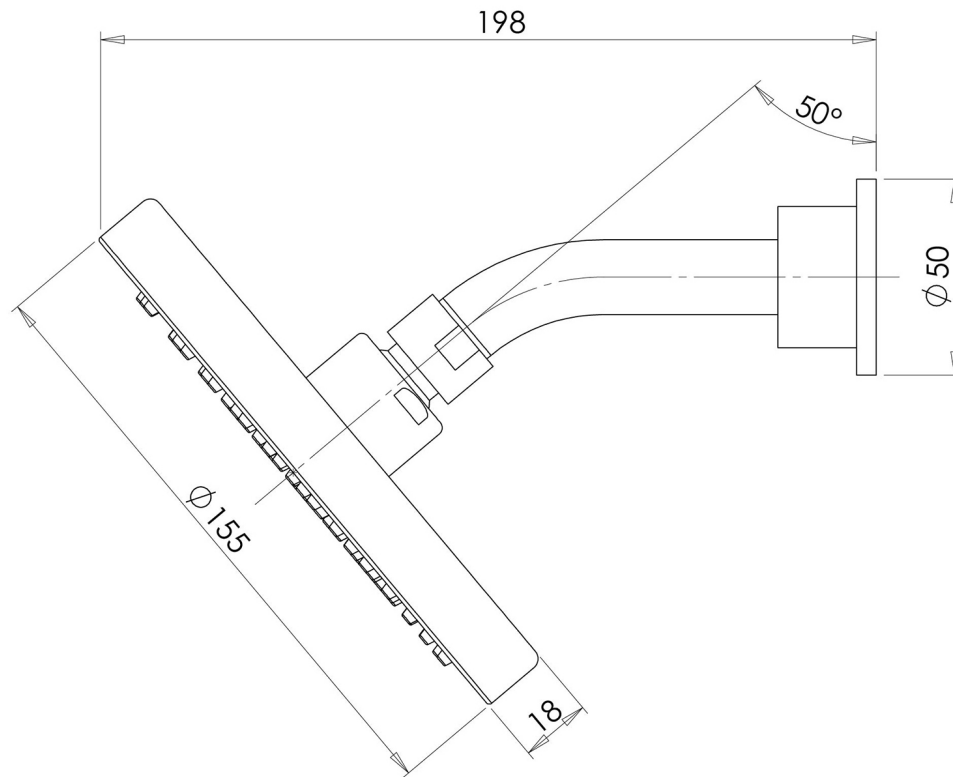

VIVID SLIMLINE

VIVID SLIMLINE SHOWER ARM & 155MM ROUND ROSE

SPECIFICATIONS

AVAILABLE IN

VS5900-00
Chrome

INFORMATION

Temperature Rating
1 - 75°C

Pressure Rating
150 - 500kPa

Please visit <https://www.phoenixtapware.com.au/warranty> to view the full warranty

While we aim to ensure the specifications shown are correct at time of printing, Phoenix Tapware reserves the right to make modifications without prior notice. Always use the physical product measurements for mark-ups and roughing-in as the line drawing shown may differ from the actual product over time. All measurements are shown in millimetres. Colours may vary from image shown.