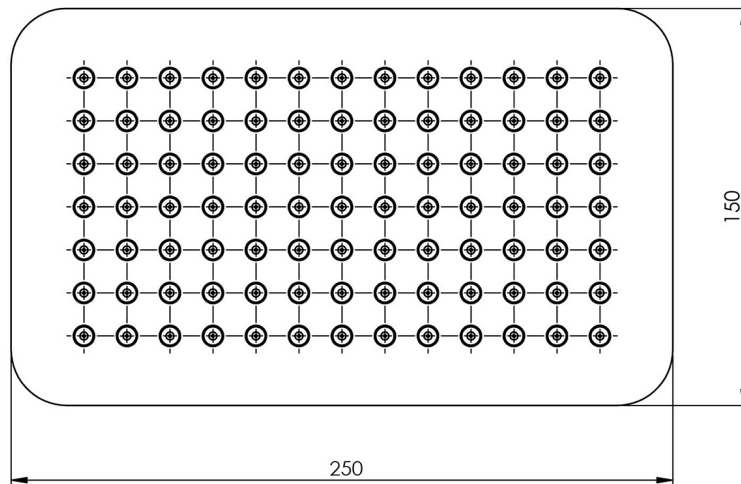

VIVID SLIMLINE

VIVID SLIMLINE SHOWER ROSE 250X150MM RECTANGLE

SPECIFICATIONS

AVAILABLE IN

VS5002-50
Stainless Steel

INFORMATION

Temperature Rating
1 - 75°C

Pressure Rating
150 - 500kPa

Please visit <https://www.phoenixtapware.com.au/warranty> to view the full warranty

While we aim to ensure the specifications shown are correct at time of printing, Phoenix Tapware reserves the right to make modifications without prior notice. Always use the physical product measurements for mark-ups and roughing-in as the line drawing shown may differ from the actual product over time. All measurements are shown in millimetres. Colours may vary from image shown.