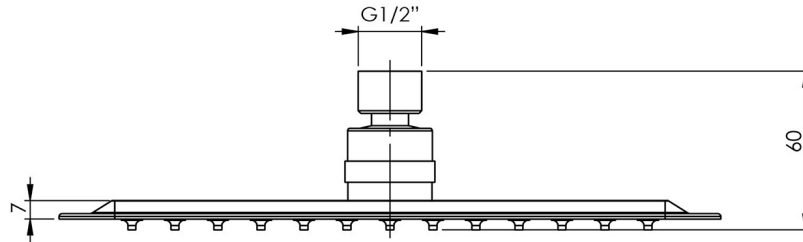

VIVID SLIMLINE

VIVID SLIMLINE SHOWER ROSE 250X150MM RECTANGLE

SPECIFICATIONS

AVAILABLE IN

VS5002-50
Stainless Steel

INFORMATION

Temperature Rating
1 - 75°C

Pressure Rating
150 - 500kPa

Please visit <https://www.phoenixtapware.com.au/warranty> to view the full warranty

While we aim to ensure the specifications shown are correct at time of printing, Phoenix Tapware reserves the right to make modifications without prior notice. Always use the physical product measurements for mark-ups and roughing-in as the line drawing shown may differ from the actual product over time. All measurements are shown in millimetres. Colours may vary from image shown.