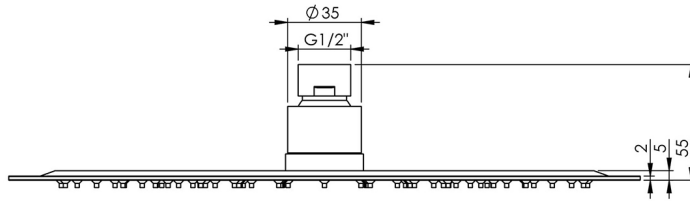

VIVID SLIMLINE

VIVID SLIMLINE SHOWER ROSE 300MM ROUND

SPECIFICATIONS

AVAILABLE IN

VS5000-50
Stainless Steel

INFORMATION

Temperature Rating
1 - 75°C

Pressure Rating
150 - 500kPa

Please visit <https://www.phoenixtapware.com.au/warranty> to view the full warranty

While we aim to ensure the specifications shown are correct at time of printing, Phoenix Tapware reserves the right to make modifications without prior notice. Always use the physical product measurements for mark-ups and roughing-in as the line drawing shown may differ from the actual product over time. All measurements are shown in millimetres. Colours may vary from image shown.