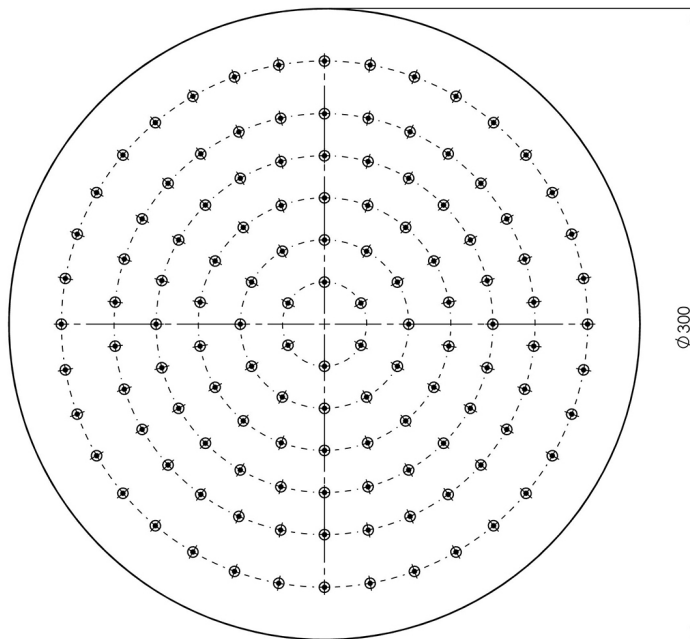

VIVID SLIMLINE

VIVID SLIMLINE SHOWER ROSE 300MM ROUND

SPECIFICATIONS

AVAILABLE IN

VS5000-50
Stainless Steel

INFORMATION

Temperature Rating
1 - 75°C

Pressure Rating
150 - 500kPa