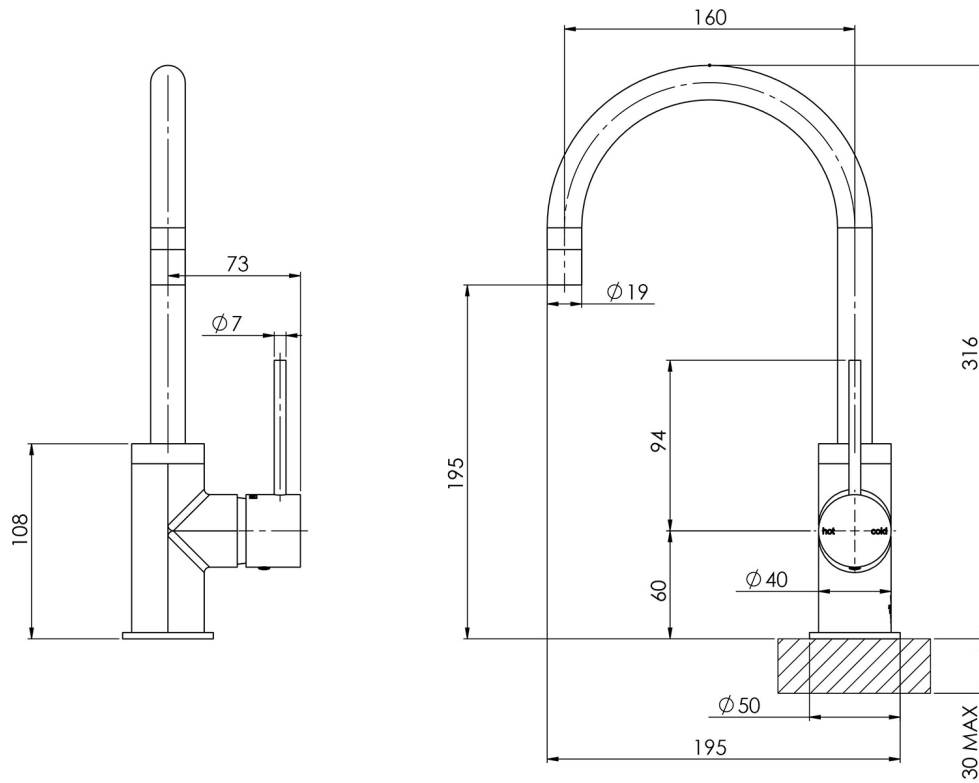

VIVID SLIMLINE

VIVID SLIMLINE SINK MIXER 160MM GOOSENECK

SPECIFICATIONS

AVAILABLE IN

VS735 CHR
Chrome

VS735 BN
Brushed Nickel

VS735-31
Brushed Carbon

VS735 MB
Matte Black

Please visit <https://www.phoenixtapware.com.au/warranty> to view the full warranty

While we aim to ensure the specifications shown are correct at time of printing, Phoenix Tapware reserves the right to make modifications without prior notice. Always use the physical product measurements for mark-ups and roughing-in as the line drawing shown may differ from the actual product over time. All measurements are shown in millimetres. Colours may vary from image shown.