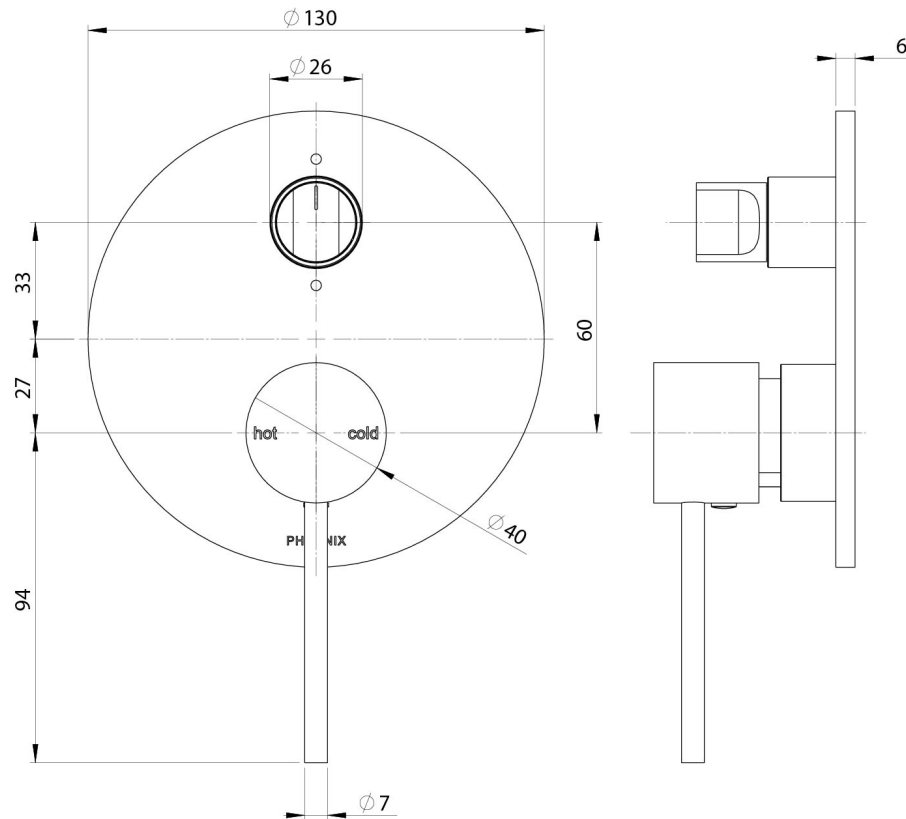

SWITCHMIX

VIVID SLIMLINE SWITCHMIX SHOWER / BATH DIVERTER MIXER FIT-OFF KIT

SPECIFICATIONS

AVAILABLE IN

VS2940-00
Chrome

VS2940-40
Brushed Nickel

VS2940-31
Brushed Carbon

VS2940-10
Matte Black

Please visit <https://www.phoenixtapware.com.au/warranty> to view the full warranty

While we aim to ensure the specifications shown are correct at time of printing, Phoenix Tapware reserves the right to make modifications without prior notice. Always use the physical product measurements for mark-ups and roughing-in as the line drawing shown may differ from the actual product over time. All measurements are shown in millimetres. Colours may vary from image shown.