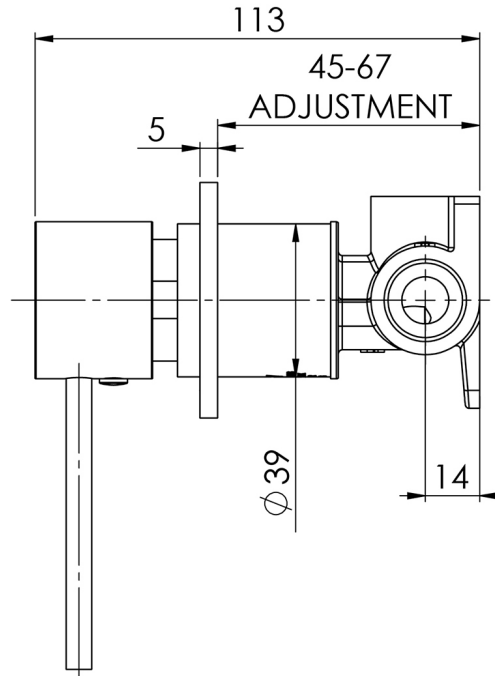

SWITCHMIX

VIVID SLIMLINE SWITCHMIX SHOWER / WALL MIXER 60MM BACKPLATE

SPECIFICATIONS

AVAILABLE IN

VS2801-00
Chrome

VS2801-40
Brushed Nickel

VS2801-31
Brushed Carbon

VS2801-10
Matte Black

Please visit <https://www.phoenixtapware.com.au/warranty> to view the full warranty

While we aim to ensure the specifications shown are correct at time of printing, Phoenix Tapware reserves the right to make modifications without prior notice. Always use the physical product measurements for mark-ups and roughing-in as the line drawing shown may differ from the actual product over time. All measurements are shown in millimetres. Colours may vary from image shown.