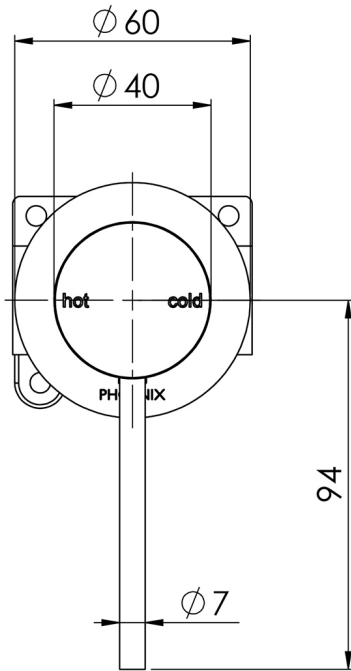

SWITCHMIX

VIVID SLIMLINE SWITCHMIX SHOWER / WALL MIXER 60MM BACKPLATE

SPECIFICATIONS

AVAILABLE IN

VS2801-00
Chrome

VS2801-40
Brushed Nickel

VS2801-31
Brushed Carbon

VS2801-10
Matte Black

Please visit <https://www.phoenixtapware.com.au/warranty> to view the full warranty

While we aim to ensure the specifications shown are correct at time of printing, Phoenix Tapware reserves the right to make modifications without prior notice. Always use the physical product measurements for mark-ups and roughing-in as the line drawing shown may differ from the actual product over time. All measurements are shown in millimetres. Colours may vary from image shown.