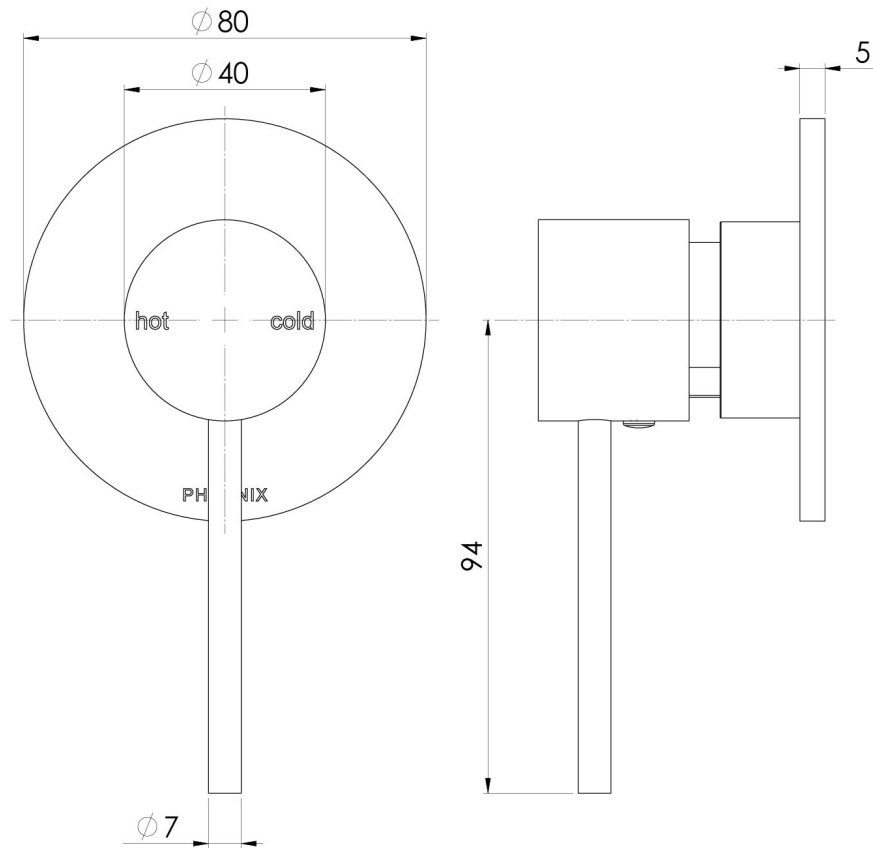

SWITCHMIX

VIVID SLIMLINE SWITCHMIX SHOWER / WALL MIXER FIT-OFF KIT

SPECIFICATIONS

AVAILABLE IN

VS2805-00
Chrome

VS2805-40
Brushed Nickel

VS2805-31
Brushed Carbon

VS2805-10
Matte Black

Please visit <https://www.phoenixtapware.com.au/warranty> to view the full warranty

While we aim to ensure the specifications shown are correct at time of printing, Phoenix Tapware reserves the right to make modifications without prior notice. Always use the physical product measurements for mark-ups and roughing-in as the line drawing shown may differ from the actual product over time. All measurements are shown in millimetres. Colours may vary from image shown.