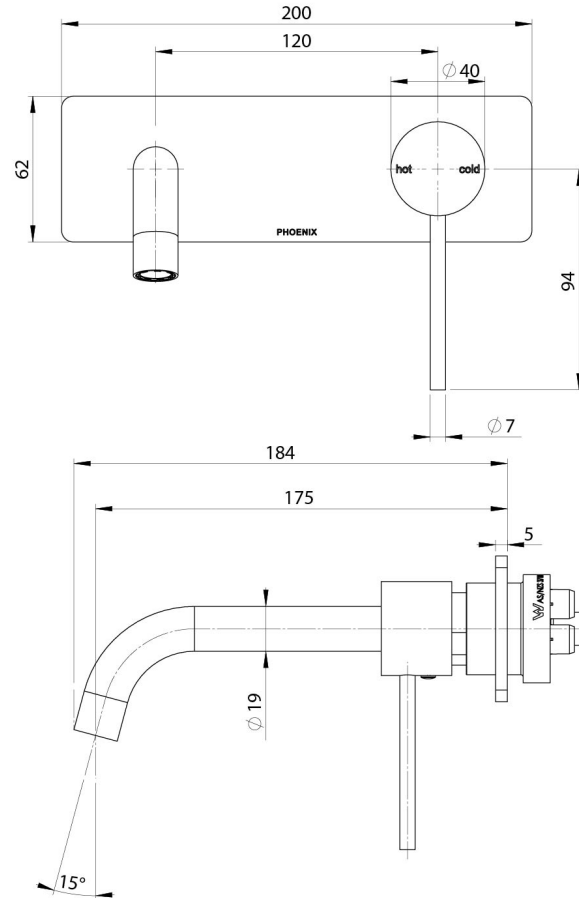

SWITCHMIX

VIVID SLIMLINE SWITCHMIX WALL BASIN / BATH MIXER SET 180MM FIT-OFF KIT - LEAD FREE

SPECIFICATIONS

AVAILABLE IN

VS2812-00-1
Chrome

VS2812-40-1
Brushed Nickel

VS2812-10-1
Matte Black

INFORMATION

Product complies with the lead free Australian Building Codes Board regulations in 2026

Please visit <https://www.phoenixtapware.com.au/warranty> to view the full warranty

While we aim to ensure the specifications shown are correct at time of printing, Phoenix Tapware reserves the right to make modifications without prior notice. Always use the physical product measurements for mark-ups and roughing-in as the line drawing shown may differ from the actual product over time. All measurements are shown in millimetres. Colours may vary from image shown.