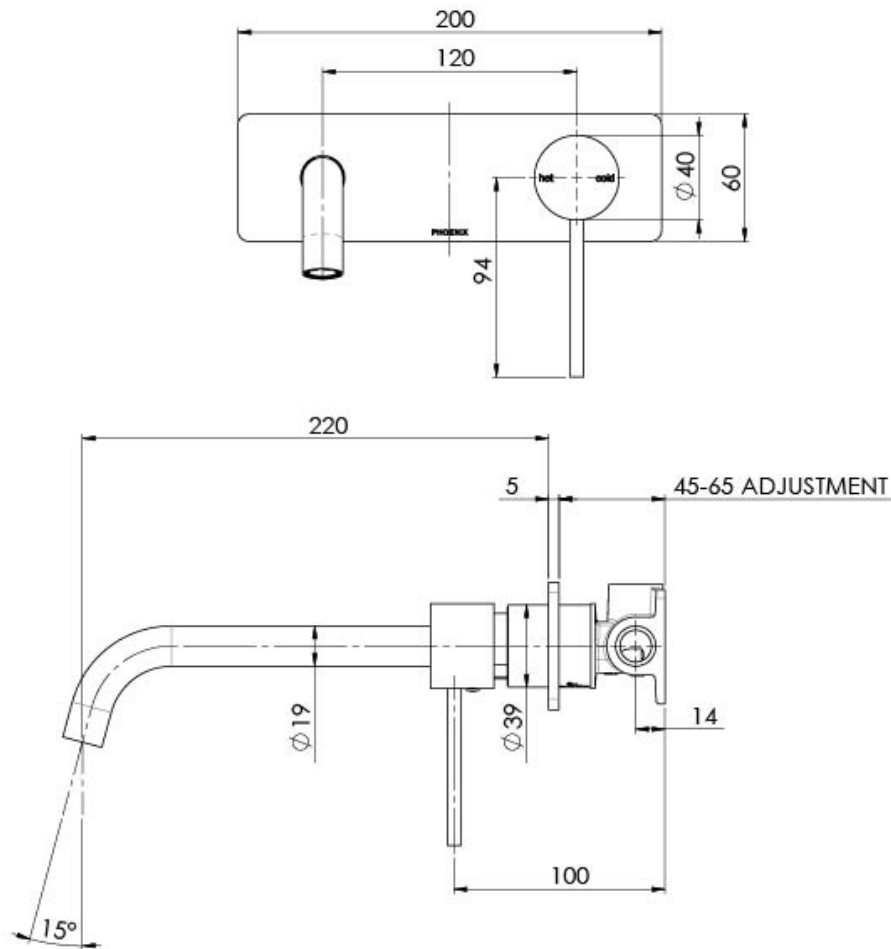

VIVID SLIMLINE

VIVID SLIMLINE WALL BATH MIXER SET 230MM CURVED

SPECIFICATIONS

AVAILABLE IN

VS7840-30
Gun Metal

INFORMATION

Temperature Rating
1 - 75°C

Pressure Rating
150 - 500kPa

Please visit <https://www.phoenixtapware.com.au/warranty> to view the full warranty

While we aim to ensure the specifications shown are correct at time of printing, Phoenix Tapware reserves the right to make modifications without prior notice. Always use the physical product measurements for mark-ups and roughing-in as the line drawing shown may differ from the actual product over time. All measurements are shown in millimetres. Colours may vary from image shown.