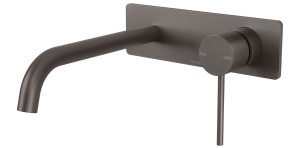

VIVID SLIMLINE

VIVID SLIMLINE WALL BATH MIXER SET 230MM CURVED

SPECIFICATIONS

AVAILABLE IN

VS7840-30
Gun Metal

INFORMATION

Temperature Rating
1 - 75°C

Pressure Rating
150 - 500kPa