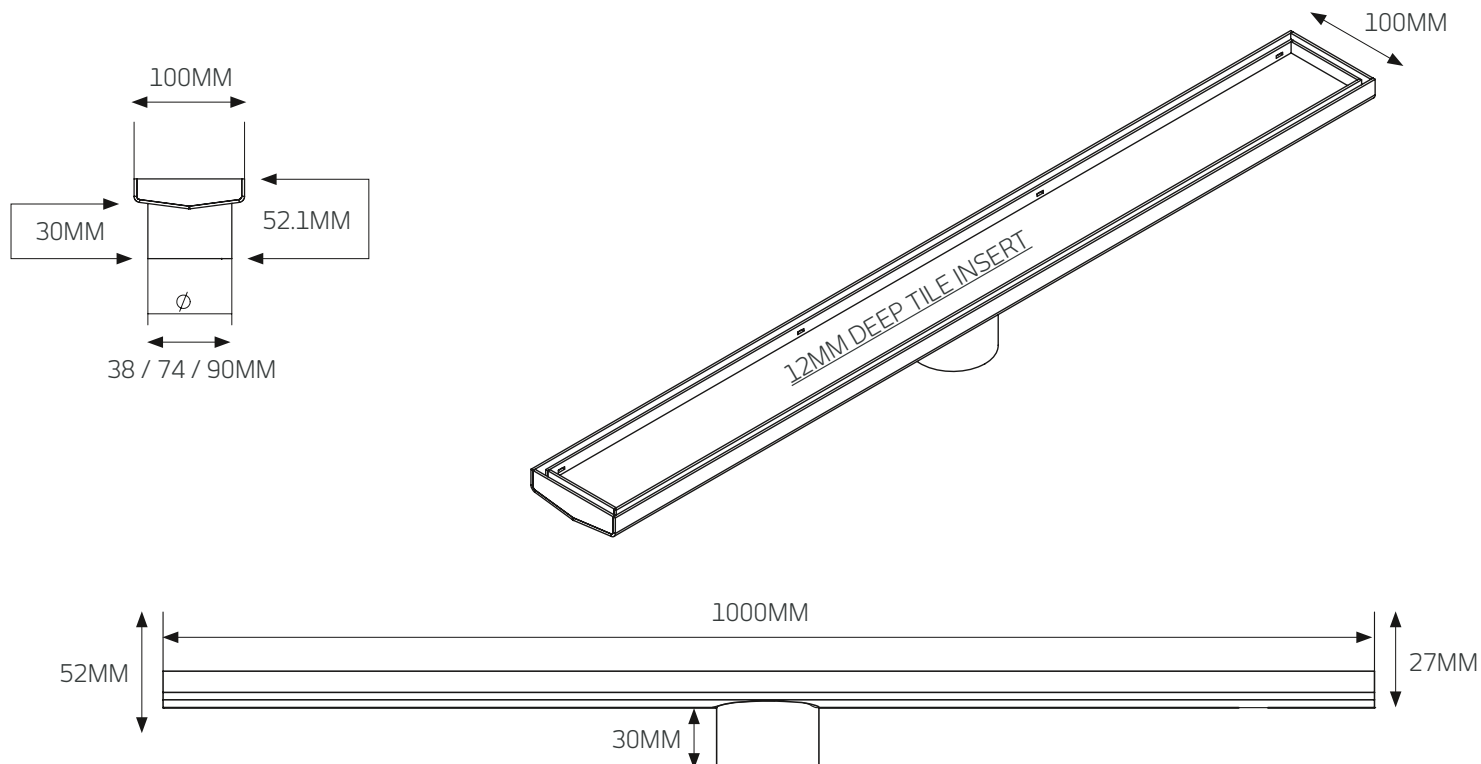

FLOOR GRATES

316-RGL-1000 – 1000 x 100 x 38/74/90mm

FEATURES	CODE	SIZE (MM)	COLOURS
• 316 Marine Grade Stainless Steel	316-RGL-1000-38	1000x100x38	Stainless Steel 
• Width: 1000	316-RGL-1000-74	1000x100x74	Stainless Steel 
• Height: 100 mm	316-RGL-1000-90	1000x100x90	Stainless Steel 
• Rolled edges to all exposed edges	316-BLK-RGL-1000-74	1000x100x74	Matt Black 
• Matt Black grates are Teflon Coated			

- 12 mm deep insert can accommodate up to 10 mm tile + adhesive
- With fixed central wastes
- Covered by a 7 year warranty *

Please note: Due to manufacturing constraints beyond our control, our coloured towel rails may have minor colour variances in different batches, so may be slightly different to the images and colour samples you may have seen.