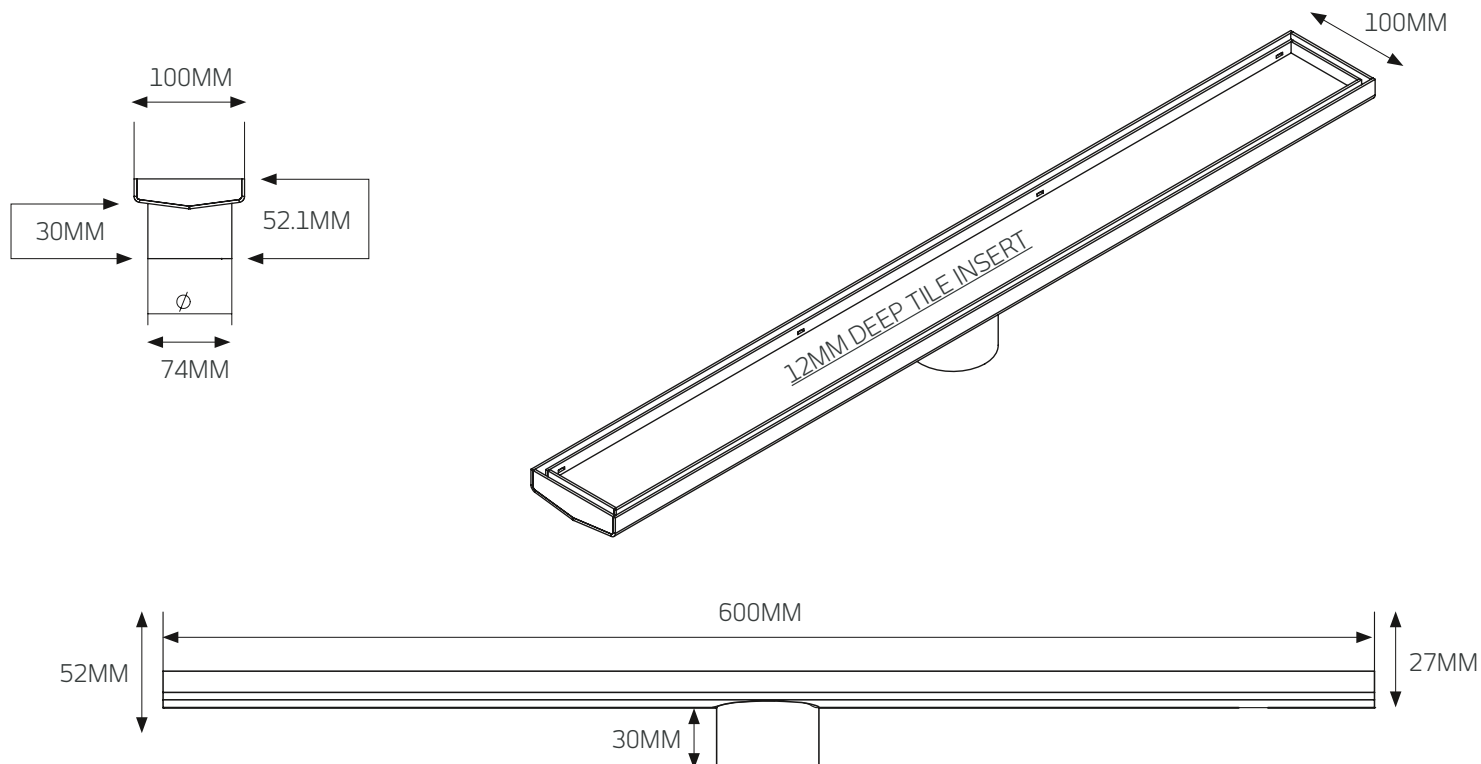

FLOOR GRATES

316-RGL-600 – 600 x 100 x 74mm

FEATURES	CODE	SIZE (MM)	COLOURS
• 316 Marine Grade Stainless Steel	316-RGL-600-74	600x100x74	Stainless Steel 
• Width: 600	316-BLK-RGL-600-74	600x100x74	Matt Black 
• Height: 100 mm	316-GMG-RGL-600-74	600x100x74	Gun Metal Grey 
• Rolled edges to all exposed edges	316-GLD-RGL-600-74	600x100x74	Brushed Gol 
• 12 mm deep insert can accommodate up to 10 mm tile + adhesive	316-BN-RGL-600-74	600x100x74	Brushed Nickel 

- With fixed central wastes
- Covered by a 7 year warranty *

Please note: Due to manufacturing constraints beyond our control, our coloured towel rails may have minor colour variances in different batches, so may be slightly different to the images and colour samples you may have seen.