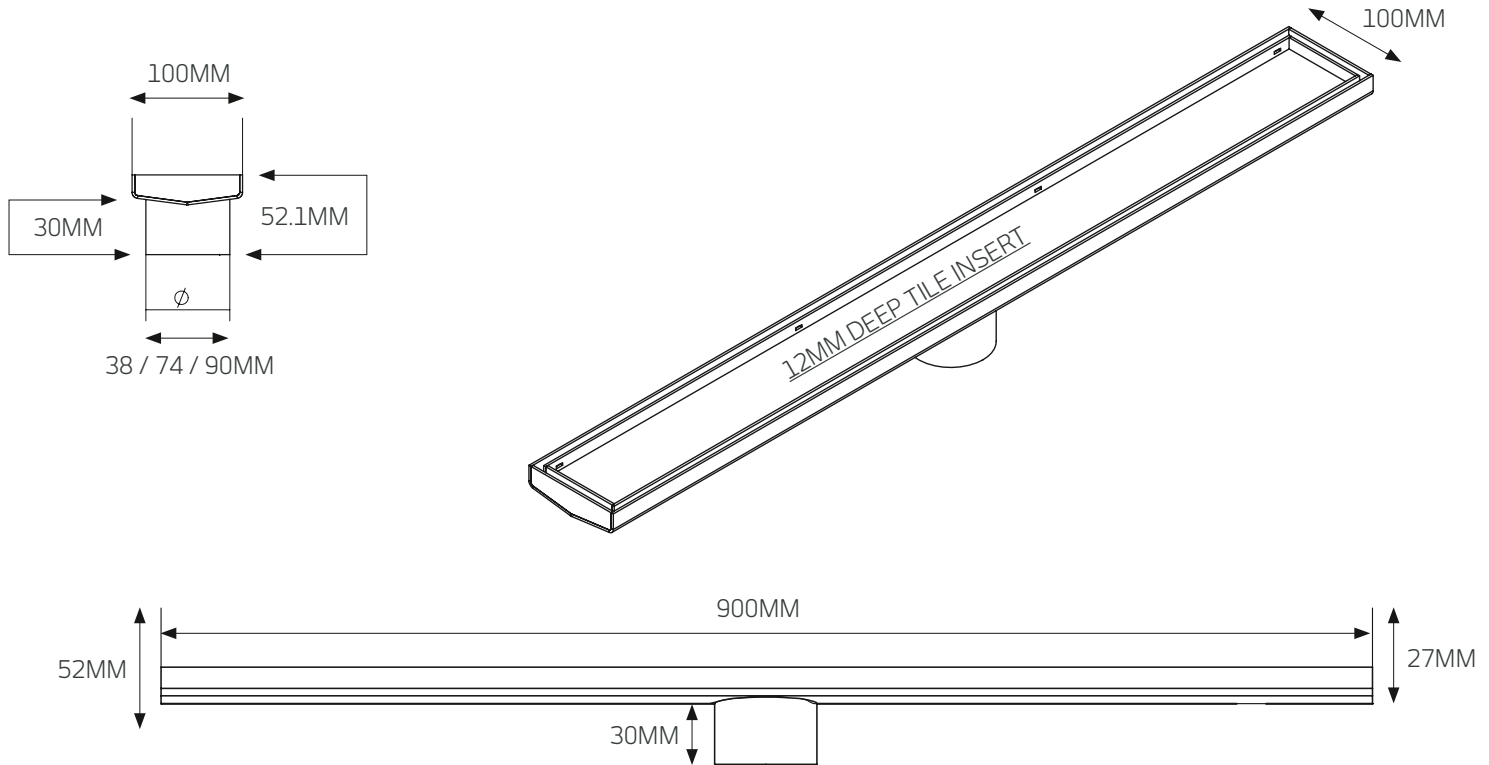

FLOOR GRATES

316-RGL-900 – 900 x 100 x 38/74/90mm

FEATURES	CODE	SIZE (MM)	COLOURS
• 316 Marine Grade Stainless Steel	316-RGL-900-38	900x100x38	Stainless Steel 
• Width: 900	316-RGL-900-74	900x100x74	Stainless Steel 
• Height: 100 mm	316-RGL-900-90	900x100x90	Stainless Steel 
• Rolled edges to all exposed edges	316-BLK-RGL-900-38	900x100x38	Matt Black 
• Matt Black grates are Teflon Coated	316-BLK-RGL-900-74	900x100x74	Matt Black 
• Brushed Gold grates are PVD Coated	316-GMG-RGL-900-74	900x100x74	Gun Metal Grey 
• 12 mm deep insert can accommodate up to 10 mm tile + adhesive	316-GLD-RGL-900-74	900x100x74	Brushed Gold 
• With fixed central wastes	316-GLD-RGL-900-38	900x100x38	Brushed Gold 
• Covered by a 7 year warranty *	316-BN-RGL-900-74	900x100x74	Brushed Nickel 

Please note: Due to manufacturing constraints beyond our control, our coloured towel rails may have minor colour variances in different batches, so may be slightly different to the images and colour samples you may have seen.