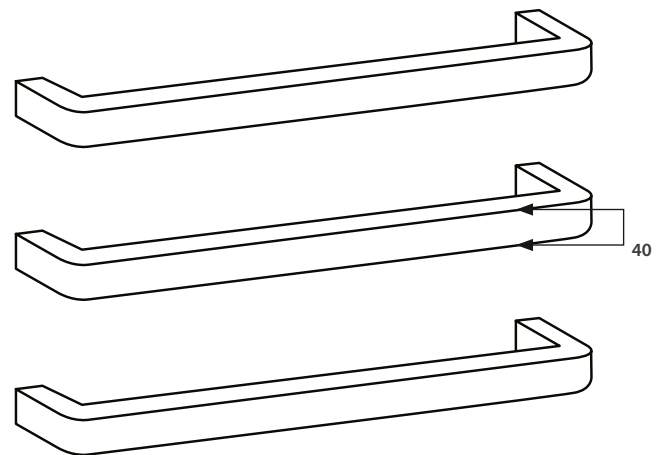

SINGLE HEATED + NON-HEATED

VAIL – 650 / 800

MIRROR POLISHED AND BRUSHED SATIN
 MANUFACTURED FROM 304 GRADE
 STAINLESS STEEL
 COLOURED FINISHES MANUFACTURED
 FROM 201 GRADE STAINLESS STEEL
 IP55 RATED
 10 YEAR WARRANTY FOR CONSTRUCTION /
 HEATING ELEMENT
 COATING ON COLOURED RAILS ARE
 COVERED BY A 2 YEAR WARRANTY

If **heating** the single towel rails you
 will need to purchase the items below:

CODE	SPECIFICATIONS
TTR300	70/105 watt transformer for up to 4 rails (not required if installing as non-heated)
SB-FIX	Single bar fixing rail (not required if installing as non-heated) for up to 4 rails

FEATURES	CODE	WATT	SIZE (MM)	FINISH	
• Single square bar with rounded ends / 12V	Vail-650	15W	80x650	Polished	
	Vail-800	18W	80x800	Polished	
• Can be used as heated and non-heated	GMG-Vail-650	12W	80x650	Gun Metal Grey	
	GMG-Vail-800	15W	80x800	Gun Metal Grey	
• Available in various widths: 650, 800	BRU-VAIL-650	12W	80x650	Brushed Satin	
	BRU-VAIL-800	15W	80x800	Brushed Satin	
• Distance from the wall: 80 mm	BLK-VAIL-650	20W	80x650	Matt Black	
	BLK-VAIL-800	22W	80x800	Matt Black	
• Width between fixing holes: (650) = 630mm (800) = 780mm	GLD-VAIL-650	15W	80x650	Brushed Gold	