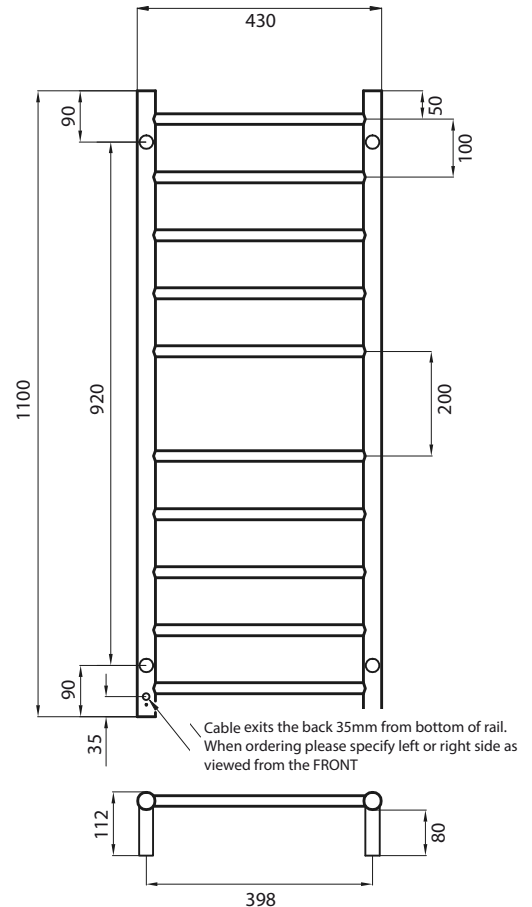

ROUND HEATED

RTR430 – Standard 240V model

MIRROR POLISHED AND BRUSHED SATIN
 MANUFACTURED FROM 304 GRADE
 STAINLESS STEEL

COLOURED FINISHES MANUFACTURED
 FROM 201 GRADE STAINLESS STEEL

IP55 RATED (COLOURED FINISHES ARE
 IP54 RATED)

ALL TOWEL RAILS AVAILABLE WITH EITHER
 BOTTOM LEFT OR RIGHT OUTPUT

ALL STANDARD RAILS ARE DUAL PURPOSE,
 OFFERING A PLUG AS STANDARD, BUT PACK
 CONTAINS A HARD WIRING KIT

CAN BE MOUNTED UPSIDE DOWN

10 YEAR WARRANTY FOR CONSTRUCTION /
 HEATING ELEMENT

COATING ON COLOURED RAILS ARE
 COVERED BY A 2 YEAR WARRANTY

FEATURES

- Round bar / Height 1100mm / 10 bars with a central gap / 80W (Black rail 115W)
- Standard model is 240V / IP55 rated
- Vertical bars 32mm diameter
- Horizontal bars 19mm diameter
- 112mm from wall
- Cable length: 1.4m, plug included

CODE

SIZE (MM)

FINISH

RTR430LEFT	430x1100	Polished	
RTR430RIGHT	430x1100	Polished	
BRU-RTR430LEFT	430x1100	Brushed Satin	
BRU-RTR430RIGHT	430x1100	Brushed Satin	
BRTR430LEFT	430x1100	Matt Black	
BRTR430RIGHT	430x1100	Matt Black	
GMG-RTR430LEFT	430x1100	Gun Metal Grey	
GMG-RTR430RIGHT	430x1100	Gun Metal Grey	
GLD-RTR430LEFT	430x1100	Brushed Gold	
GLD-RTR430RIGHT	430x1100	Brushed Gold	
BN-RTR430LEFT	430x1100	Brushed Nickel	
BN-RTR430RIGHT	430x1100	Brushed Nickel	
LG-RTR430LEFT	430x1100	Light Gold	
LG-RTR430RIGHT	430x1100	Light Gold	