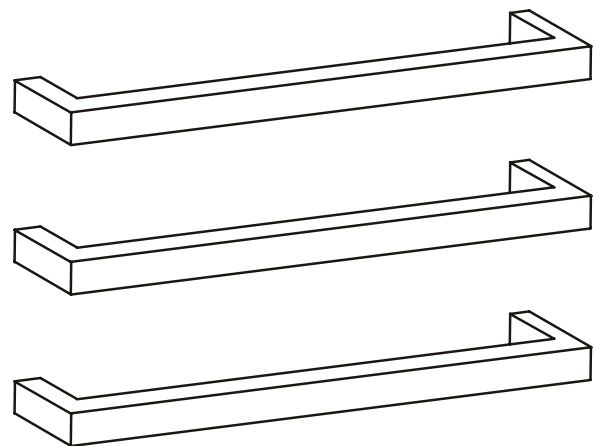

SINGLE HEATED + NON-HEATED

SBSTR – 650 / 800

MIRROR POLISHED AND BRUSHED SATIN
 MANUFACTURED FROM 304 GRADE
 STAINLESS STEEL

COLOURED FINISHES MANUFACTURED
 FROM 201 GRADE STAINLESS STEEL

IP55 RATED

10 YEAR WARRANTY FOR CONSTRUCTION /
 HEATING ELEMENT

COATING ON COLOURED RAILS ARE
 COVERED BY A 2 YEAR WARRANTY

If **heating** the single towel rails you
 will need to purchase the items below:

CODE	SPECIFICATIONS
TTR300	70/105 watt transformer for up to 4 rails (not required if installing as non-heated)
SB-FIX	Single bar fixing rail (not required if installing as non-heated) for up to 4 rails

FEATURES	CODE	WATT	SIZE (MM)	FINISH	
• Single square bar / 12V	SBSTR-650	12W	80x650	Polished	
• Can be used as heated and non-heated	SBSTR-800	15W	80x800	Polished	
• Available in various widths: 650, 800	BRU-SBSTR-650	12W	80x650	Brushed Satin	
• Distance from the wall: 80 mm	BRU-SBSTR-800	15W	80x800	Brushed Satin	
• Width between fixing holes: (650) = 630mm (800) = 780mm	BSBSTR-650	20W	80x650	Matt Black	
	BSBSTR-800	22W	80x800	Matt Black	