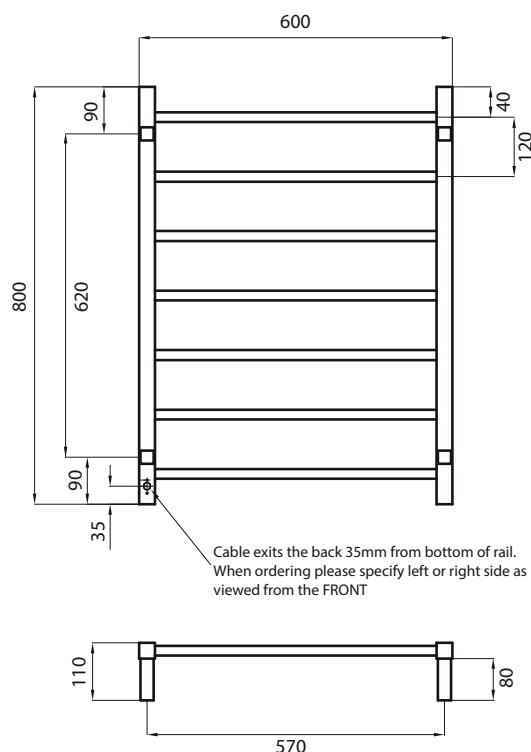

SQUARE HEATED

STR01 – Standard 240V model

MIRROR POLISHED AND BRUSHED SATIN
 MANUFACTURED FROM 304 GRADE
 STAINLESS STEEL
 COLOURED FINISHES MANUFACTURED
 FROM 201 GRADE STAINLESS STEEL
 IP55 RATED (COLOURED FINISHES ARE
 IP54 RATED)
 ALL TOWEL RAILS AVAILABLE WITH EITHER
 BOTTOM LEFT OR RIGHT OUTPUT
 ALL STANDARD RAILS ARE DUAL PURPOSE,
 OFFERING A PLUG AS STANDARD, BUT PACK
 CONTAINS A HARD WIRING KIT
 CAN BE MOUNTED UPSIDE DOWN
 10 YEAR WARRANTY FOR CONSTRUCTION /
 HEATING ELEMENT
 COATING ON COLOURED RAILS ARE
 COVERED BY A 2 YEAR WARRANTY

FEATURES

- Square bar / Height 800mm / 7 evenly spaced bars / 80W (Black rail 110W)
- Standard model is 240V / IP55 rated
- Vertical bars 30mm x 30mm
- Horizontal bars 19mm x 19mm
- 110mm from wall
- Cable length: 1.4m, plug included

CODE

SIZE (MM)

FINISH

STR01LEFT	600x800	Polished	
STR01RIGHT	600x800	Polished	
BRU-STR01LEFT	600x800	Brushed Satin	
BRU-STR01RIGHT	600x800	Brushed Satin	
BSTR01LEFT	600x800	Matt Black	
BSTR01RIGHT	600x800	Matt Black	
GMG-STR01LEFT	600x800	Gun Metal Grey	
GMG-STR01RIGHT	600x800	Gun Metal Grey	
BN-STR01LEFT	600x800	Brushed Nickel	
BN-STR01RIGHT	600x800	Brushed Nickel	