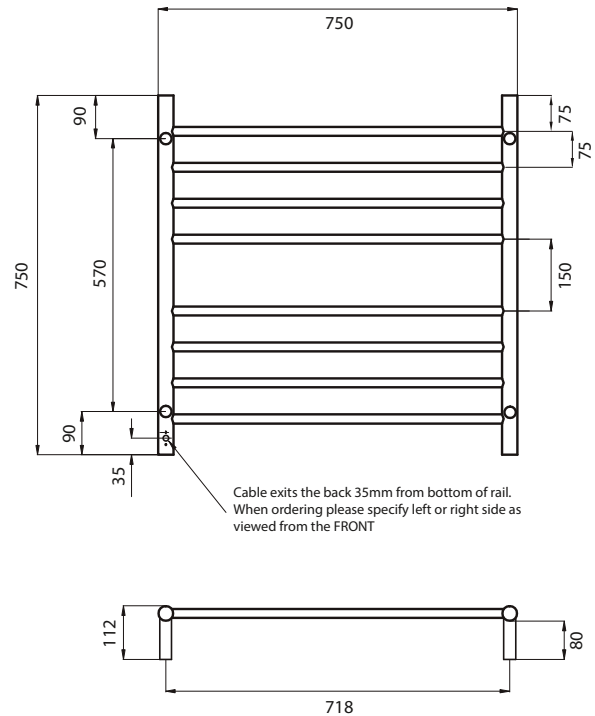

ROUND HEATED

RTR06 – Standard 240V model

MIRROR POLISHED AND BRUSHED SATIN MANUFACTURED FROM 304 GRADE STAINLESS STEEL
 COLOURED FINISHES MANUFACTURED FROM 201 GRADE STAINLESS STEEL
 IP55 RATED (COLOURED FINISHES ARE IP54 RATED)
 ALL TOWEL RAILS AVAILABLE WITH EITHER BOTTOM LEFT OR RIGHT OUTPUT
 ALL STANDARD RAILS ARE DUAL PURPOSE, OFFERING A PLUG AS STANDARD, BUT PACK CONTAINS A HARD WIRING KIT
 CAN BE MOUNTED UPSIDE DOWN
 10 YEAR WARRANTY FOR CONSTRUCTION / HEATING ELEMENT
 COATING ON COLOURED RAILS ARE COVERED BY A 2 YEAR WARRANTY

FEATURES

- Round bar / Height 750mm / 8 bars with a central gap / 125W (Black rail 150W)
- Standard model is 240V / IP55 rated
- Vertical bars 32mm diameter
- Horizontal bars 19mm diameter
- 112mm from wall
- Cable length: 1.4m, plug included
- To see our range of low voltage (12V) models please refer to our website for the complete range: radiantheating.com.au

CODE

SIZE (MM) FINISH

RTR06LEFT	750x750	Polished	
RTR06RIGHT	750x750	Polished	
BRU-RTR06LEFT	750x750	Brushed Satin	
BRU-RTR06RIGHT	750x750	Brushed Satin	
BRTR06LEFT	750x750	Matt Black	
BRTR06RIGHT	750x750	Matt Black	
GMG-RTR06LEFT	750x750	Gun Metal Grey	
GMG-RTR06RIGHT	750x750	Gun Metal Grey	
LG-RTR06LEFT	750x750	Light Gold	
LG-RTR06RIGHT	750x750	Light Gold	