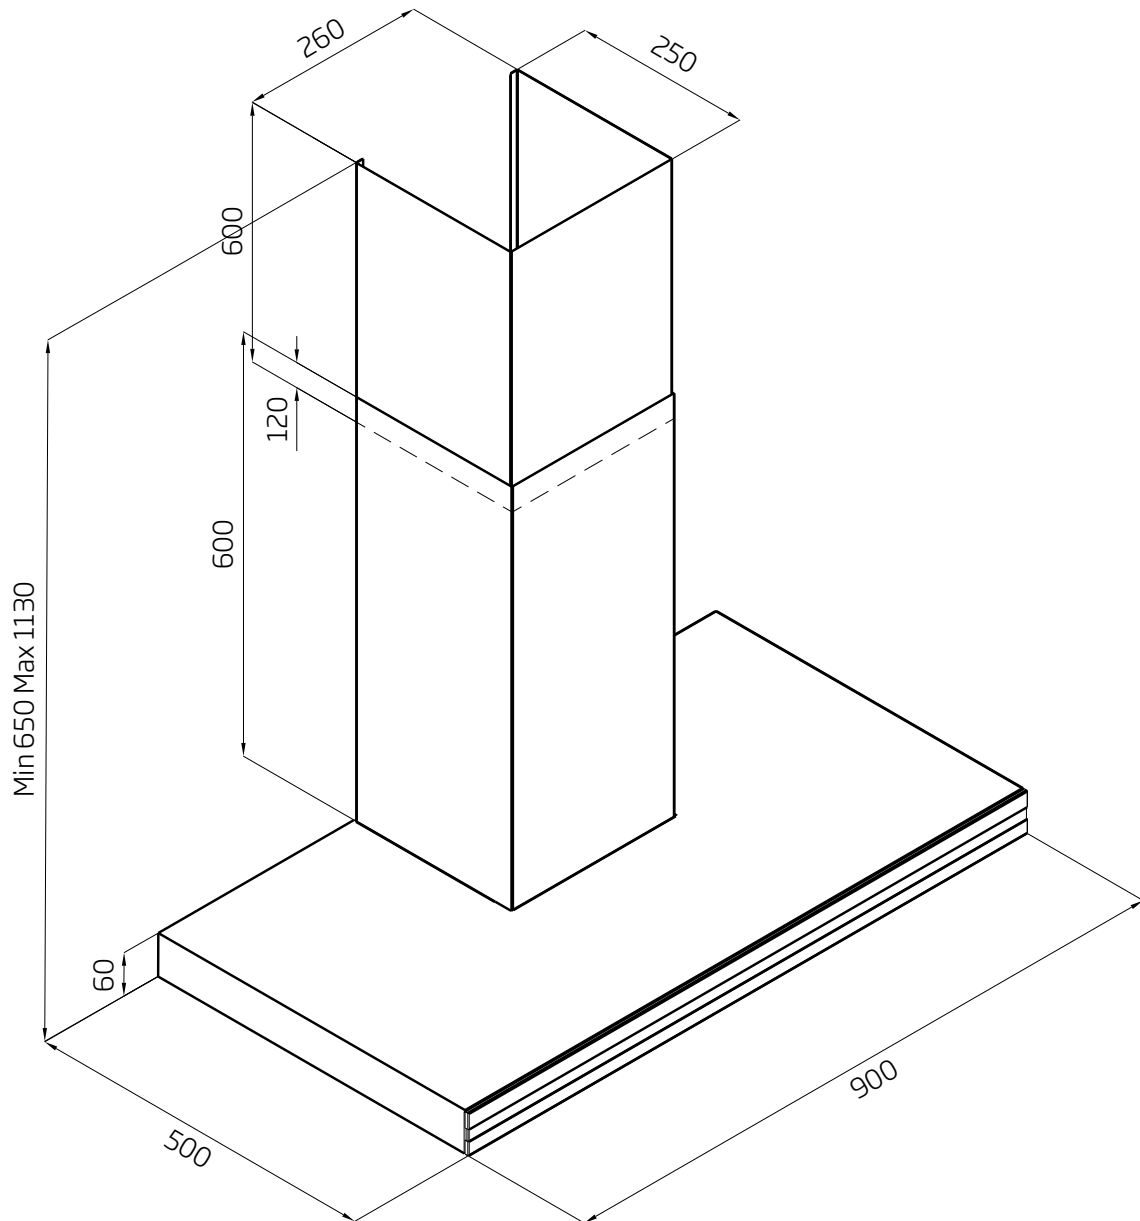

TECHNICAL DATA

DS3326B-9S

- black powder coated S/S, black glass fascia
- dimensions: (W x D)
898 x 500 mm

DS3326-9S

- stainless steel, black glass fascia
- dimensions: (W x D)
898 x 500 mm

DS3326-9S, DS3326B-9S // 90cm // SILENT with remote control