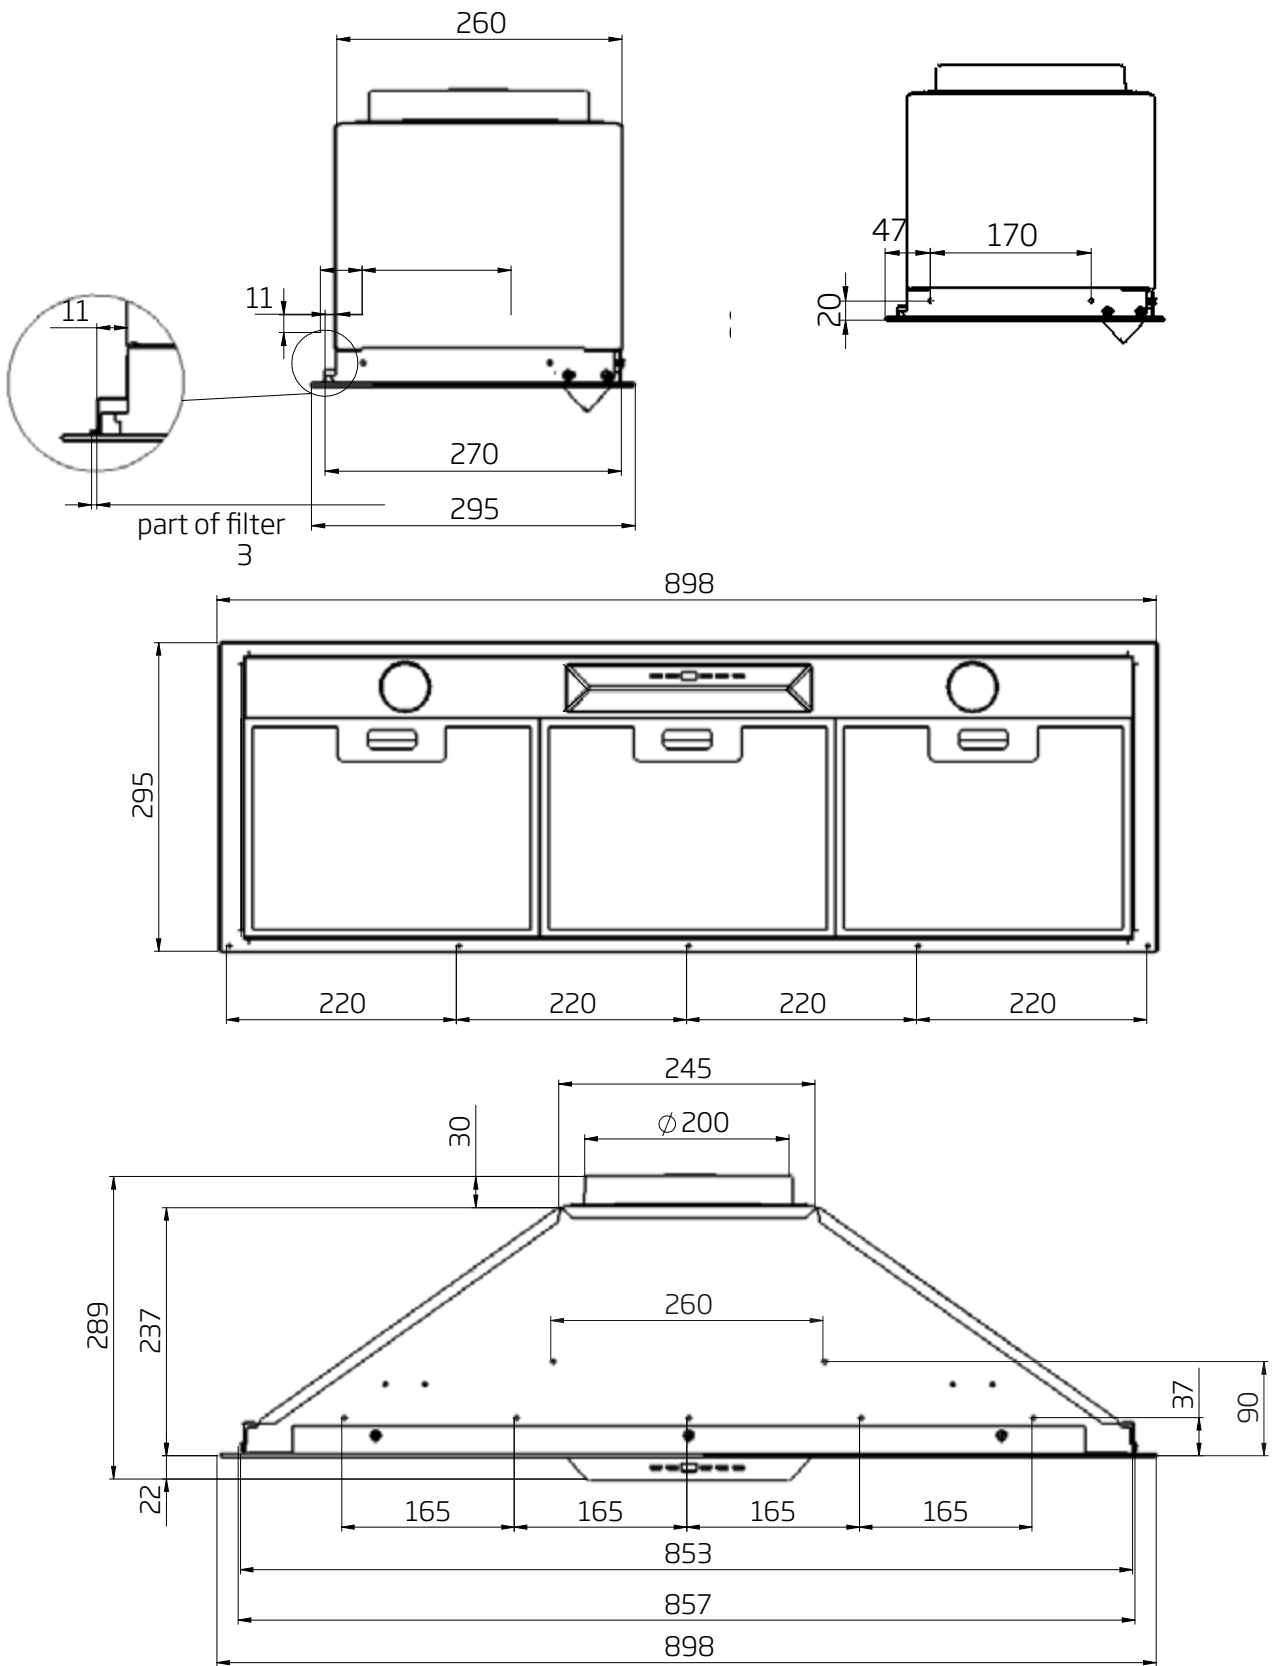

UM1170-9S, UM1170-9BS // Black or Stainless Steel // 90cm // SILENT

Model: UM1170-9S, UM1170-9BS

Feeding Voltage: 220-240V 50Hz

Max Lamp Power: 2 x 3W