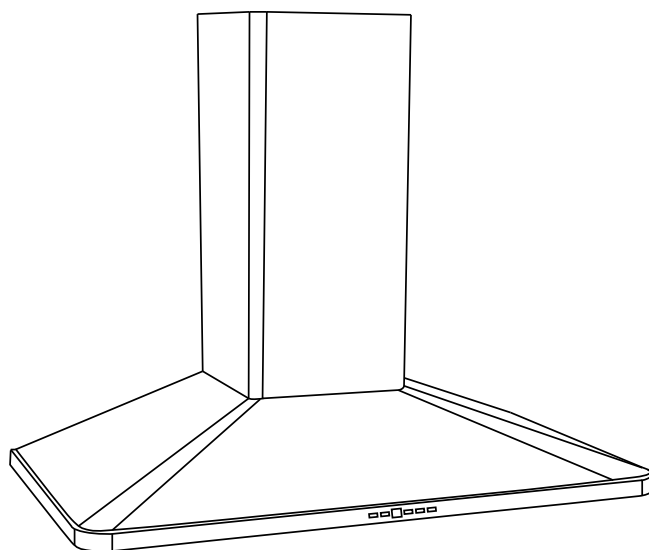

WM2190-6S, WM2190S, WM2190BS // 60cm & 90cm // SILENT

Model: WM2190-6S, WM2190S, WM2190BS

Feeding Voltage: 220-240V 50Hz

Max Lamp Power: 2 x 3W