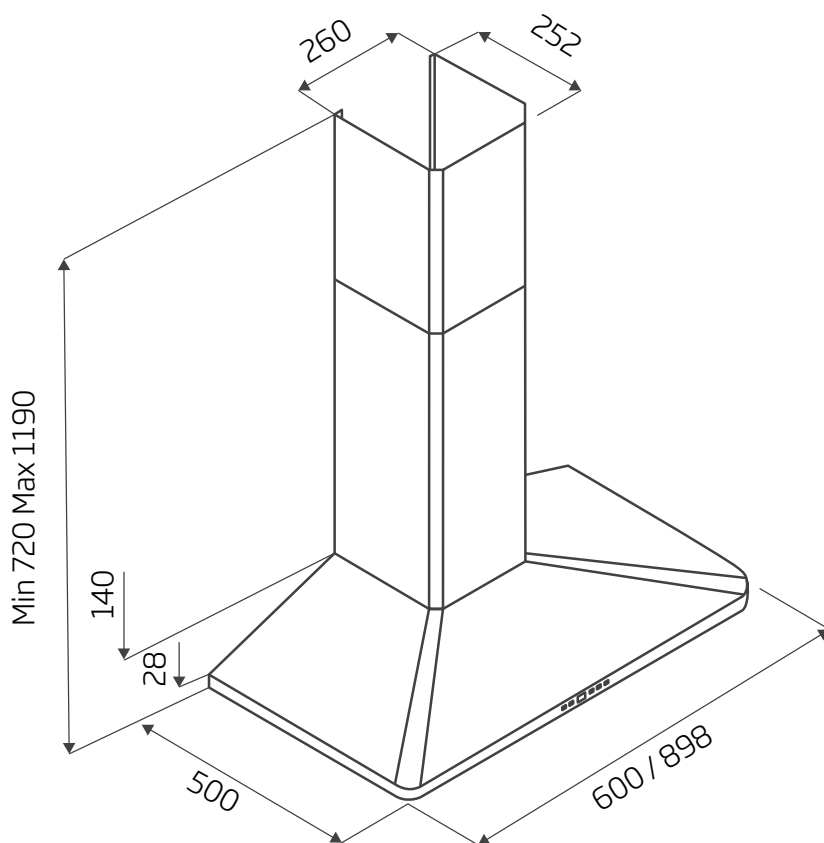

TECHNICAL DATA

WM2190-6S

- dimensions: (W x D) 600 x 500 mm
- 2 x mesh filters

WM2190S, WM2190BS

- dimensions: (W x D) 898 x 500 mm
- 3 x mesh filters

The WM2190 boasts an influence of Italian design for professional cooking with the utmost element of style. The pyramid shaped angles and stainless-steel finish makes a striking visual statement in any kitchen. Fan speed is controlled by the stainless steel selector switches on the front of the canopy. Designed to minimise the edges where grease and oil can lodge, Schweigen's high-quality filters are easy to remove and dishwasher safe, coming with a lifetime warranty.

WM2190-6S, WM2190S, WM2190BS // 60cm & 90cm // SILENT

Model: WM2190-6S, WM2190S, WM2190BS

Feeding Voltage: 220-240V 50Hz

Max Lamp Power: 2 x 3W