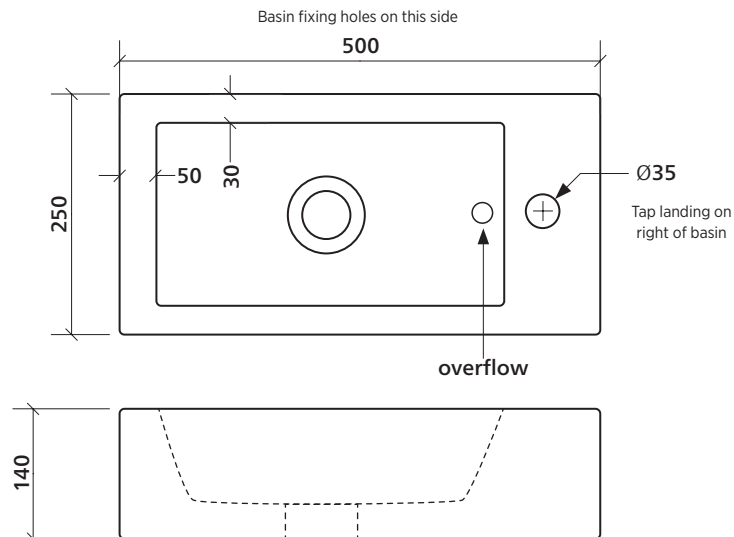

Kyra 521

Collection: Foundation
Former name: Plati 521

Wall basin, rectangular

The square lines of this basin create a modern architectural look. The narrow design is perfect for compact spaces.

The tap landing is on the right and there are fixing holes on the back of the basin.

Order codes

191500 Kyra 521, 1 taphole

Old code: SBC-521

Product details

TAPHOLE	1 taphole.
WASTE	Suits 32 mm waste (not supplied).
TRAP	Wall basin can be used with bottle trap, subject to local licensing authorities.
CAPACITY	4.5 litres.
OVERFLOW	Basin has overflow. Overflow flow rate: 8 litres per minute.
MATERIAL	White vitreous china.
WALL FIXING	Basic wall fixing kit supplied for wall installation.

Kyra 521

 Basin has integrated overflow.

Premium Basin Wastes (AVAILABLE SEPARATELY)

POP-OUT BASIN WASTE – WITH CERAMIC CAP AND CHROME BASE

192258 Ceramic Pop-out Basin Waste, White Gloss
(Note: Ceramic caps are also available in other colours and finishes)

basin wastes

SEIMA

kitchen + laundry + bathroom ware

seima.com.au

Please note

- All measurements are in millimetres.
- Dimensions are nominal and subject to normal ceramic manufacturing variations of ± 5 mm.
- Wastes, taps and bottle traps shown in images are not included unless specified.
- Fixing: Use silicone sealant. Do not use epoxy type adhesives.
- Always use the actual basin to verify cutout.
- Specifications may vary without notice as part of our continuous improvement practices.
- Clean with a damp cloth. Do not use abrasive cleaners, liquids or pastes.