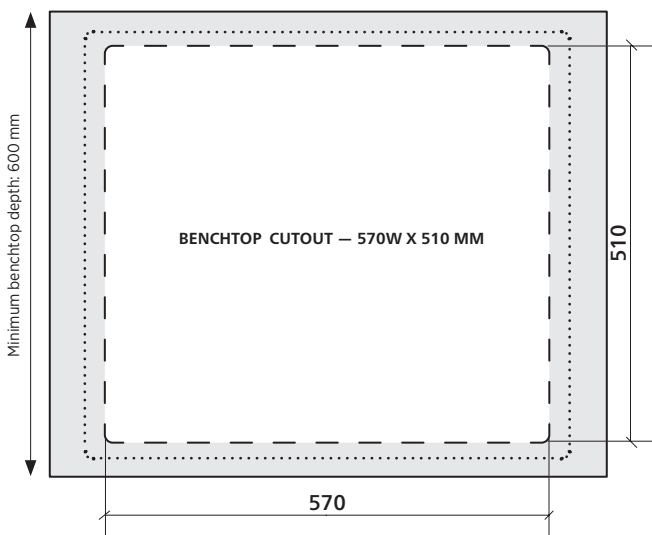

Eva 620

Collection: Elevate
Former name: Eva 620

 Nanogläze surface – ultra-smooth, anti-bacterial, easy to clean.

Ceramic laundry sink, 45 litres

A fresh, white ceramic sink is superbly functional for laundry, makes a great baby bath or wash basin for guests and is also great for washing pets.

Order codes

NO OVERFLOW
191505 Eva 620, 1 taphole old code: SBC-620
191506 Eva 620, no taphole old code: SBC-620-OT

OVERFLOW OPTION
191941 Eva 620, 1 taphole, with overflow

COLOUR WASTE OPTIONS AVAILABLE SEPARATELY

Note: Sink comes with Stainless Steel/Brushed Nickel waste as standard.

192166 Sink waste, Black Matte
192407 Sink waste, Brushed Gold
192406 Sink waste, Gunmetal

Product details

WASTE 90 mm stainless steel basket waste included. Colour options.
CAPACITY 45 litres.
OVERFLOW Overflow option available, stainless steel, at rear of basin, approx 25-30mm from top. See image reference. Washing machine bypass hose may be connected to nipple of PVC waste under bench (not included).
MATERIAL White vitreous china with nanogläze surface.
FIXING Waste must be sealed with silicone sealant to ensure watertight fit between basin and waste. Use silicone sealant. Do not use epoxy type adhesives. Always use the actual basin to verify cutout.