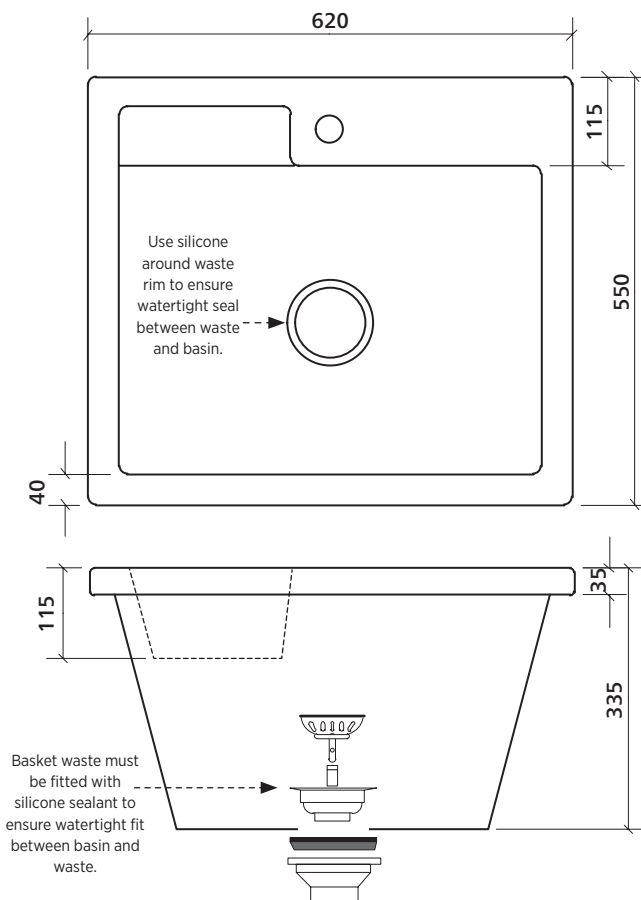

Order codes

NO OVERFLOW
191505 Eva 620, 1 taphole old code: SBC-620
191506 Eva 620, no taphole old code: SBC-620-OT

OVERFLOW OPTION
191941 Eva 620, 1 taphole, with overflow

COLOUR WASTE OPTIONS AVAILABLE SEPARATELY

Note: Sink comes with Stainless Steel/Brushed Nickel waste as standard.

192166 Sink waste, Black Matte
192407 Sink waste, Brushed Gold
192406 Sink waste, Gunmetal

Product details

WASTE 90 mm stainless steel basket waste included. Colour options.
CAPACITY 45 litres.
OVERFLOW Overflow option available, stainless steel, at rear of basin, approx 25-30mm from top. See image reference. Washing machine bypass hose may be connected to nipple of PVC waste under bench (not included).
MATERIAL White vitreous china with nanogläze surface.
FIXING Waste must be sealed with silicone sealant to ensure watertight fit between basin and waste. Use silicone sealant. Do not use epoxy type adhesives. Always use the actual basin to verify cutout.

SEIMA

kitchen + laundry + bathroom ware

seima.com.au

Please note

- All measurements are in millimetres.
- Dimensions are nominal and subject to normal ceramic manufacturing variations of ±5mm.
- Fixing: Use silicone sealant. Do not use epoxy type adhesives.
- Always use the actual basin to verify cutout.
- Specifications may vary without notice as part of our continuous improvement practices.
- Clean with a damp cloth. Do not use abrasive cleaners, liquids or pastes.