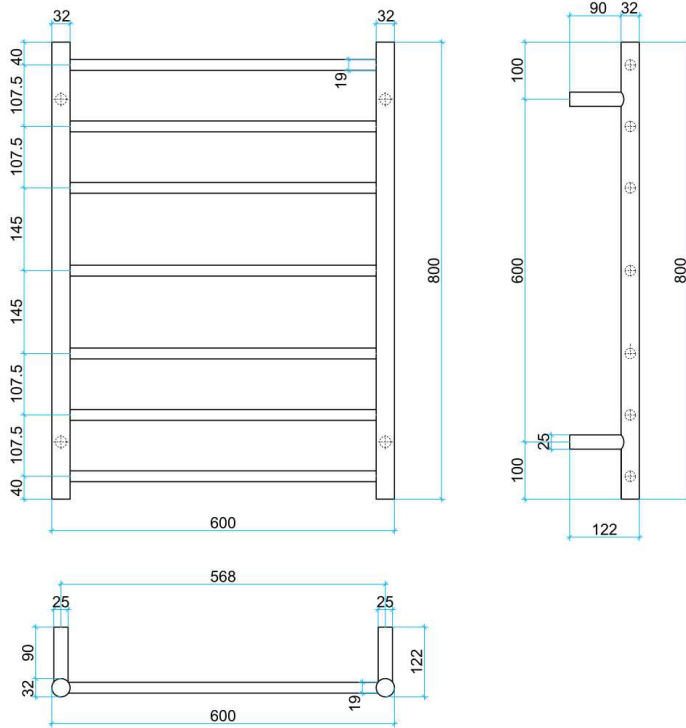

# Thermorail Ladder Towel Rails 240V

Electric Heated Towel Rails for use in bathrooms

This rail has Multiflex wiring which means that there is a connection point on both the left and right hand side of the rail and the lead can be connected to either side. Being a dry electric element rail, this can be mounted either way up meaning the wiring can be from any of the four mounting points.

Stock Code	Finish	Size (mm)	Output (W)	No. of Bars
BS44M	Polished Stainless Steel	W600 x H800 x D122	80 Watts	7

- SEVEN YEARS WARRANTY

**7**
- SAFE FOR USE IN BATHROOMS

**IP55**
- QUALITY STAINLESS STEEL

**201**
- DRY ELECTRIC ELEMENT

**240V**
- MULTIFLEX WIRING ALL 4 LEGS
- HORIZONTAL AND VERTICAL BAR SIZES

32mmø  
19mmø
- HARDWIRED OR PLUG-IN

**PLEASE NOTE:** Specifications are for information purposes only. Whilst every effort has been made to ensure the product specifications are accurate, due to continuing product development and improvement the specifications are subject to change. Specifications can be used to rough in and fit timber supports in the wall however we recommend no holes are drilled without having the product on site or verifying the details with the manufacturer. Thermogroup cannot be held liable or responsible for errors due to updated specifications.