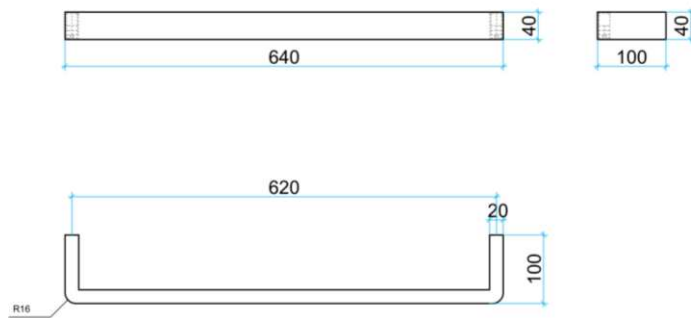

# Thermorail Towel Rails 12V

Electric Heated Towel Rails for use in bathrooms

Stock Code	Finish	Size (mm)	Output (W)	No. of Bars
DSC6	Polished Stainless Steel	W640 x H40 x D100	23 Watts	1

**PLEASE NOTE:** Specifications are for information purposes only. Whilst every effort has been made to ensure the product specifications are accurate, due to continuing product development and improvement the specifications are subject to change. Specifications can be used to rough in and fit timber supports in the wall however we recommend no holes are drilled without having the product on site or verifying the details with the manufacturer. Thermogroup cannot be held liable or responsible for errors due to updated specifications.