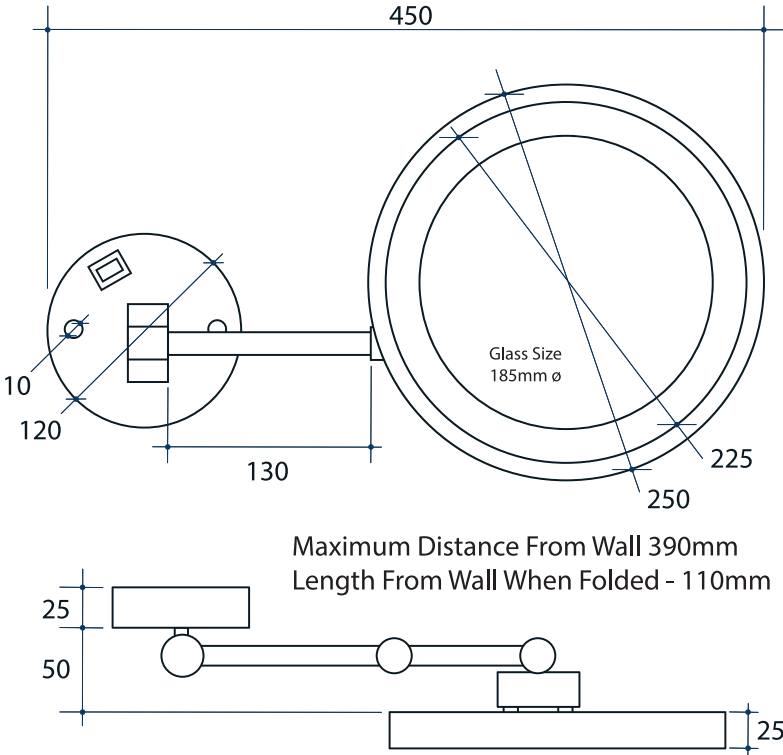

Ablaze Lit Magnifying Mirrors

Note: All dimensions are in millimetres (mm)

Stock Code	Finish	Type	Output (W)
L252CSMC	Chrome Plated	Wall Mounted	3 Watts

Please note: Mirrors will need to be installed in accordance with the Installation Guide. Ablaze does not take responsibility for incorrect installation of these mirrors.