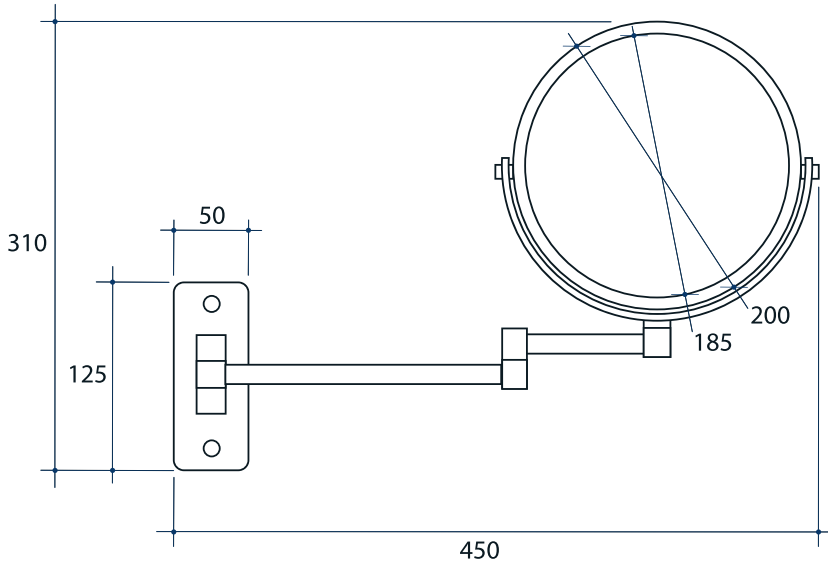

Ablaze Non-Lit Magnifying Mirrors

Maximum Distance From Wall 330mm
 Length From Wall When Folded - 30mm

Note: All dimensions are in millimetres (mm)

Stock Code	Finish	Type
------------	--------	------

R16SM