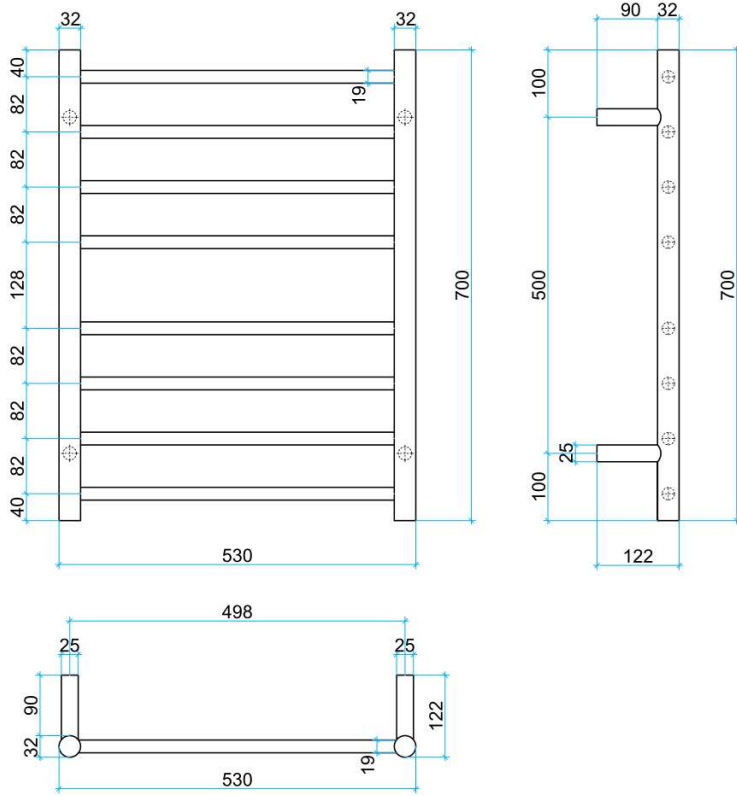

Thermorail Ladder Towel Rails 240V

Electric Heated Towel Rails for use in bathrooms

This rail has Multiflex wiring which means that there is a connection point on both the left and right hand side of the rail and the lead can be connected to either side. Being a dry electric element rail, this can be mounted either way up meaning the wiring can be from any of the four mounting points.

Stock Code	Finish	Size (mm)	Output (W)	No. of Bars
SR23M	Polished Stainless Steel	W530 x H700 x D122	76 Watts	8

PLEASE NOTE: Specifications are for information purposes only. Whilst every effort has been made to ensure the product specifications are accurate, due to continuing product development and improvement the specifications are subject to change. Specifications can be used to rough in and fit timber supports in the wall however we recommend no holes are drilled without having the product on site or verifying the details with the manufacturer. Thermogroup cannot be held liable or responsible for errors due to updated specifications.