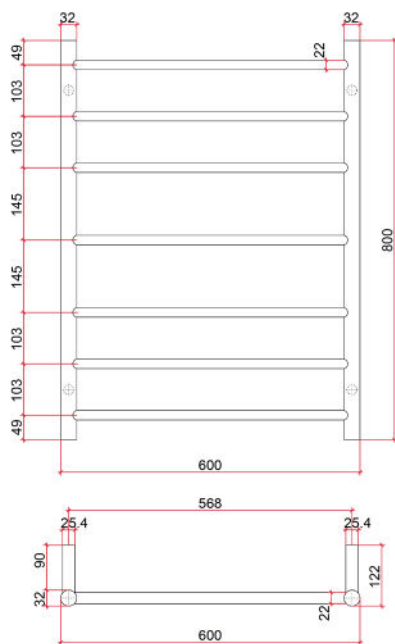

Thermorail Ladder Towel Rails 12V
Electric Heated Towel Rails for use in bathrooms

| Stock Code | Finish | Size (mm) | Output (W) | No. of Bars |
|------------|--------------------------|--------------------|------------|-------------|
| SR4412 | Polished Stainless Steel | W600 x H800 x D122 | 90 | 7 |

PLEASE NOTE: Specifications are for information purposes only. Whilst every effort has been made to ensure the product specifications are accurate, due to continuing product development and improvement the specifications are subject to change. Specifications can be used to rough in and fit timber supports in the wall however we recommend no holes are drilled without having the product on site or verifying the details with the manufacturer. Thermogroup cannot be held liable or responsible for errors due to updated specifications.