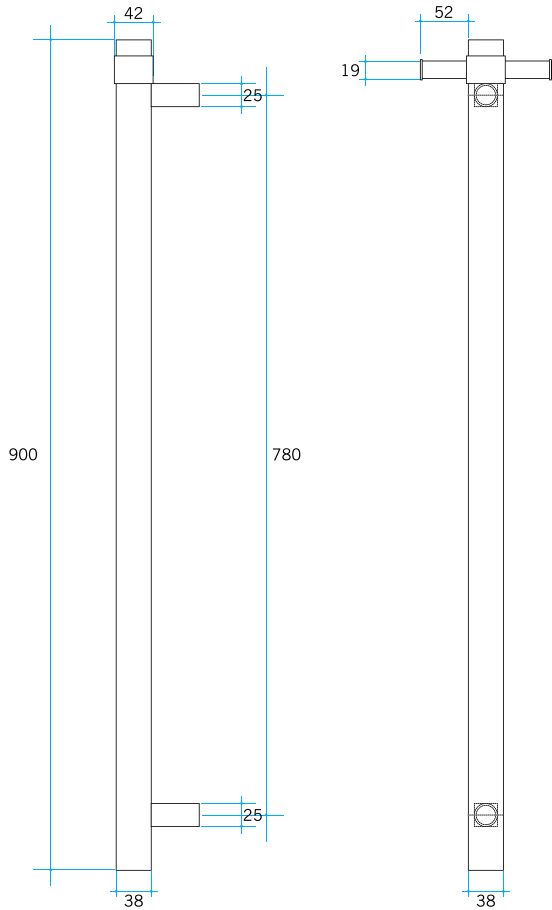

Thermorail Towel Rails 12V

Electric Heated Towel Rails for use in bathrooms

Stock Code	Finish	Size (mm)	Output (W)	No. of Bars
VS900SH	Polished Stainless Steel	W142 x H900 x D100	30 Watts	1

Rails are sold individually. Hooks are removable.

Please note: Specifications are for information purposes only. Whilst every effort has been made to ensure the product specifications are accurate, due to continuing product development and improvement the specifications are subject to change. Specifications can be used to rough in and fit timber supports in the wall however we recommend no holes are drilled without having the product on site or verifying the details with the manufacturer. Thermogroup cannot be held liable or responsible for errors due to updated specifications