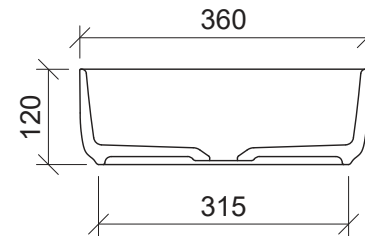

Allure Arrow

WG White Gloss
ALA-BS-360-WG-S

WM White Matt
ALA-BS-360-WM-U

Above Counter

Drawings

Taphole Offset

Taphole Behind

Cut Out Specifications

Material: Ceramic
Approx Capacity: 8.5L
Cut Out Size: 80mm
Waste Size: 32mm without overflow

Note: Due to the manufacturing process, ceramic basins will vary from their nominal stated sizes. Use the dimensions provided as a guide only. Waste not included. Refer to brochure for pricing.