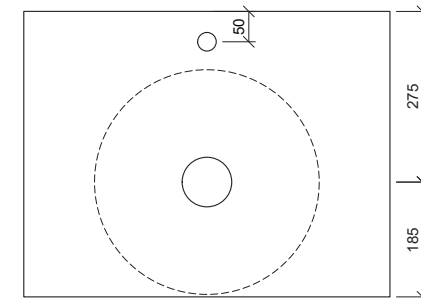

Allure Arrow

WG White Gloss
ALA-BS-360-WG-S

WM White Matt
ALA-BS-360-WM-U

Above Counter

Drawings

Taphole Offset

Taphole Behind

Cut Out Specifications

Material: Ceramic
Approx Capacity: 8.5L
Cut Out Size: 80mm
Waste Size: 32mm without overflow

Note: Due to the manufacturing process, ceramic basins will vary from their nominal stated sizes. Use the dimensions provided as a guide only. Waste not included. Refer to brochure for pricing.