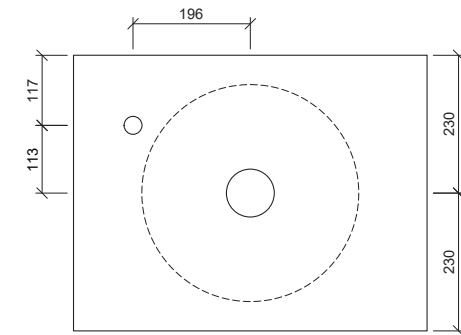

Allure Arrow

WG White Gloss
ALA-BS-360-WG-S

WM White Matt
ALA-BS-360-WM-U

Above Counter

Drawings

Taphole Offset

Taphole Behind

Cut Out Specifications

Material: Ceramic
Approx Capacity: 8.5L
Cut Out Size: 80mm
Waste Size: 32mm without overflow

Note: Due to the manufacturing process, ceramic basins will vary from their nominal stated sizes. Use the dimensions provided as a guide only. Waste not included. Refer to brochure for pricing.