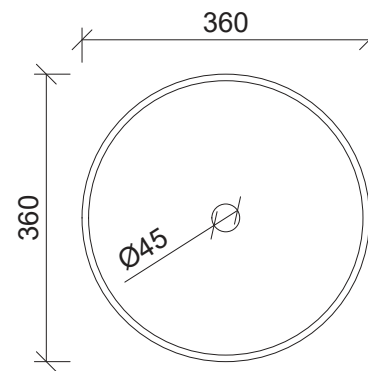

Allure Arrow

WG White Gloss
ALA-BS-360-WG-S

WM White Matt
ALA-BS-360-WM-U

Above Counter

Drawings

Taphole Offset

Taphole Behind

Cut Out Specifications

Material: Ceramic
Approx Capacity: 8.5L
Cut Out Size: 80mm
Waste Size: 32mm without overflow

Note: Due to the manufacturing process, ceramic basins will vary from their nominal stated sizes. Use the dimensions provided as a guide only. Waste not included. Refer to brochure for pricing.