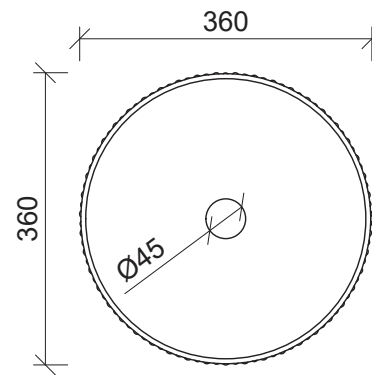

Allure Dimple

WG White Gloss
ALD-BS-360-WG-S

WM White Matt
ALD-BS-360-WM-U

Above Counter

Drawings

Taphole Offset

Taphole Behind

Cut Out Specifications

Material: Ceramic
Approx Capacity: 8.5L
Cut Out Size: 80mm
Waste Size: 32mm without overflow

Note: Due to the manufacturing process, ceramic basins will vary from their nominal stated sizes. Use the dimensions provided as a guide only. Waste not included. Refer to brochure for pricing.