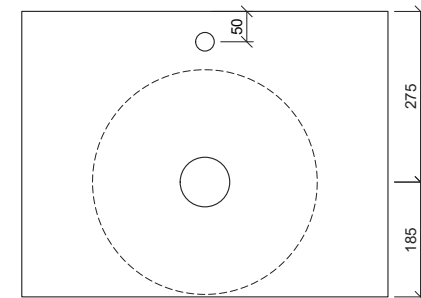

Allure Dimple

WG White Gloss
ALD-BS-360-WG-S

WM White Matt
ALD-BS-360-WM-U

Above Counter

Drawings

Taphole Offset

Taphole Behind

Cut Out Specifications

Material: Ceramic
Approx Capacity: 8.5L
Cut Out Size: 80mm
Waste Size: 32mm without overflow

Note: Due to the manufacturing process, ceramic basins will vary from their nominal stated sizes. Use the dimensions provided as a guide only. Waste not included. Refer to brochure for pricing.