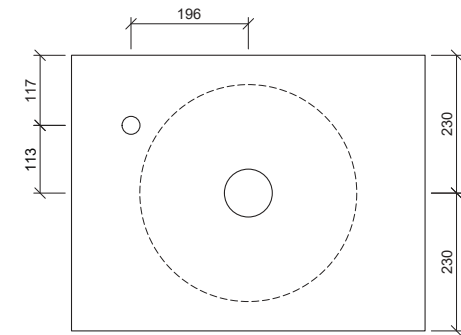

Allure Dimple

WG White Gloss
ALD-BS-360-WG-S

WM White Matt
ALD-BS-360-WM-U

Above Counter

Drawings

Taphole Offset

Taphole Behind

Cut Out Specifications

Material: Ceramic
Approx Capacity: 8.5L
Cut Out Size: 80mm
Waste Size: 32mm without overflow

Note: Due to the manufacturing process, ceramic basins will vary from their nominal stated sizes. Use the dimensions provided as a guide only. Waste not included. Refer to brochure for pricing.