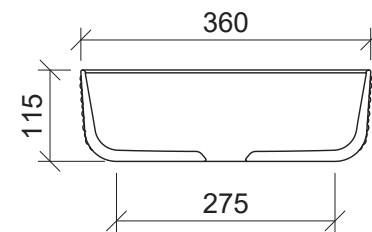

Allure Dimple

WG White Gloss
ALD-BS-360-WG-S

WM White Matt
ALD-BS-360-WM-U

Above Counter

Drawings

Taphole Offset

Taphole Behind

Cut Out Specifications

Material: Ceramic
Approx Capacity: 8.5L
Cut Out Size: 80mm
Waste Size: 32mm without overflow

Note: Due to the manufacturing process, ceramic basins will vary from their nominal stated sizes. Use the dimensions provided as a guide only. Waste not included. Refer to brochure for pricing.