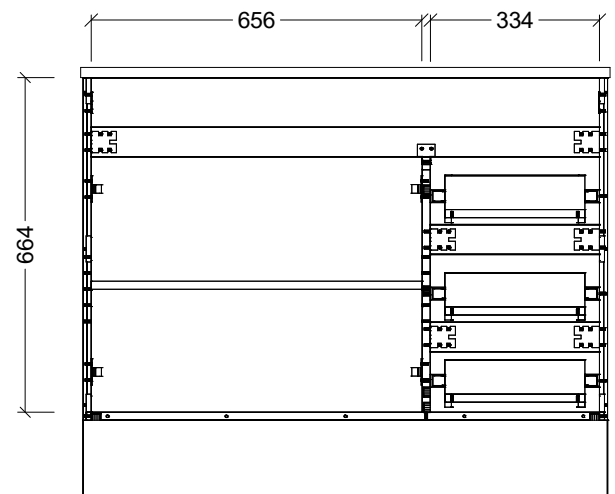

LH and RH Drawer Options Available

T Timberline

CABINET DETAILS

Range	Bargo 1050mm
Description	Single Bowl Floorstanding
Cabinet SKU	BAR-VCO-1050-C-X-F

TOP DETAILS

Available Tops:	Alpha Ceramic
	Regal Mineral
	Haven Matt Dolomite
	Quest Gloss Dolomite
	Classic Mineral
	SilkSurface
	Stone