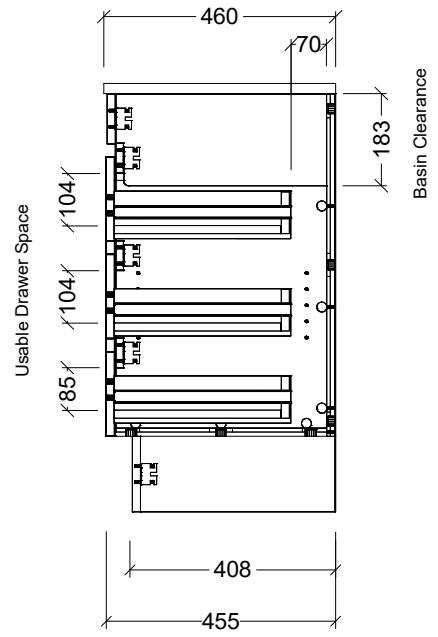

LH and RH Drawer Options Available

T Timberline

CABINET DETAILS

Range	Bargo 1050mm
Description	Single Bowl Floorstanding
Cabinet SKU	BAR-VCO-1050-C-X-F

TOP DETAILS

Available Tops:	Alpha Ceramic
	Regal Mineral
	Haven Matt Dolomite
	Quest Gloss Dolomite
	Classic Mineral
	SilkSurface
	Stone

Timberline Bathroom Products Pty Ltd
 22 Myrtle Drive, Armidale NSW 2350
www.timberline.com.au | 02 6773 8500

PLEASE NOTE: Due to the manufacturing process of ceramic tops, size variation (+/- 3%) is to be expected. E&OE. Copyright ©