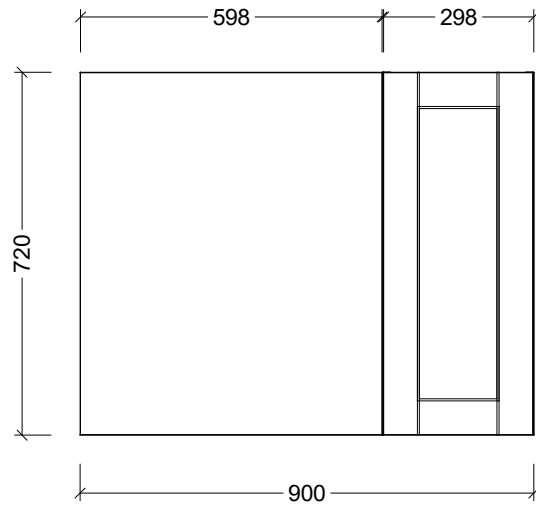

CABINET DETAILS

Range	Victoria Shaver
Description	900W, Cabinet/Mirror
Cabinet SKU	VIC-SC-900-R-G

Timberline Bathroom Products Pty Ltd
 22 Myrtle Drive, Armidale NSW 2350
www.timberline.com.au | 02 6773 8500

PLEASE NOTE: Due to the manufacturing process of ceramic tops, size variation (+/- 3%) is to be expected. E&OE. Copyright ©

RH or LH Cabinet Options Available