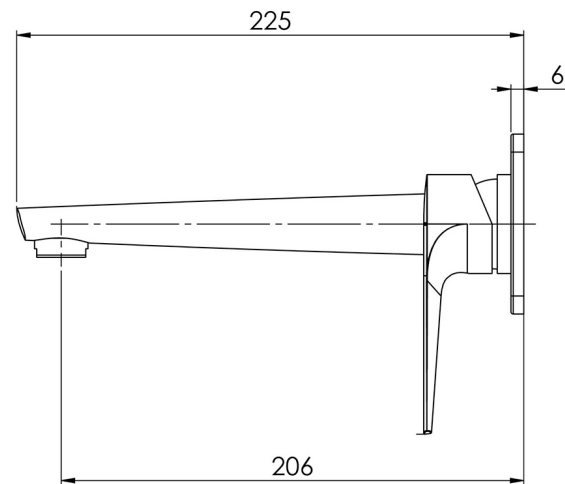

ARLO

ARLO WALL BASIN / BATH MIXER SET 200MM TRIM KIT ONLY

SPECIFICATIONS

AVAILABLE IN

151-7812-00
Chrome

151-7812-40
Brushed Nickel

151-7812-10
Matte Black

INFORMATION

Temperature Rating
1 - 75°C

Pressure Rating
150 - 500kPa

MAINTENANCE AND CARE:

- All surfaces should be cleaned with mild liquid detergent or soap and water.
- Do not use cream cleaners or citrus based cleaning products, as they are abrasive.
- Use of unsuitable cleaning agents may damage the surface.
- Any damage caused in this way will not be covered by warranty.

Please visit <https://www.phoenixtapware.com.au/warranty> to view the full warranty