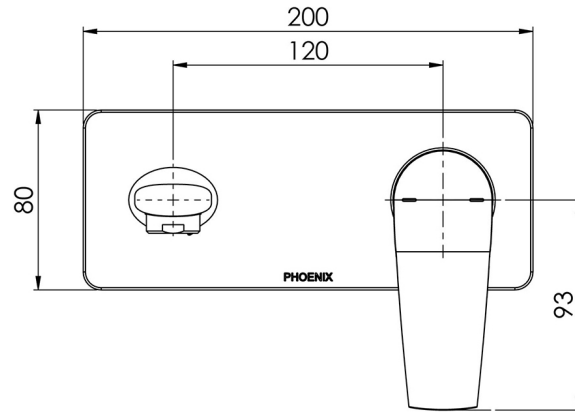

ARLO

ARLO WALL BASIN / BATH MIXER SET 200MM TRIM KIT ONLY

SPECIFICATIONS

AVAILABLE IN

151-7812-00
Chrome

151-7812-40
Brushed Nickel

151-7812-10
Matte Black

INFORMATION

Temperature Rating
1 - 75°C

Pressure Rating
150 - 500kPa

MAINTENANCE AND CARE:

- All surfaces should be cleaned with mild liquid detergent or soap and water.
- Do not use cream cleaners or citrus based cleaning products, as they are abrasive.
- Use of unsuitable cleaning agents may damage the surface.
- Any damage caused in this way will not be covered by warranty.

Please visit <https://www.phoenixtapware.com.au/warranty> to view the full warranty