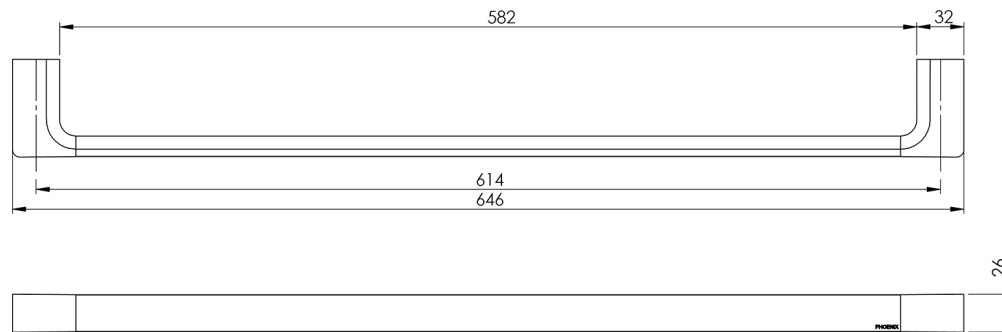

GLOSS

GLOSS SINGLE TOWEL RAIL 600MM

SPECIFICATIONS

AVAILABLE IN

GS804
Chrome

GS804-40
Brushed Nickel

GS804 MB
Matte Black

GS804-12
Brushed Gold