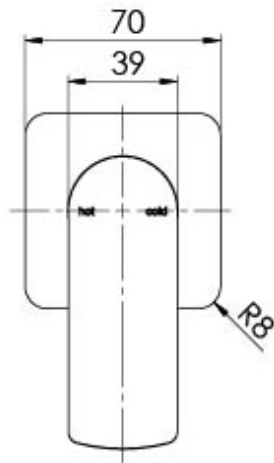

MEKKO

MEKKO SHOWER / WALL MIXER

SPECIFICATIONS

AVAILABLE IN

115-7800-00
Chrome

115-7800-40
Brushed Nickel

115-7800-30
Gun Metal

115-7800-10
Matte Black