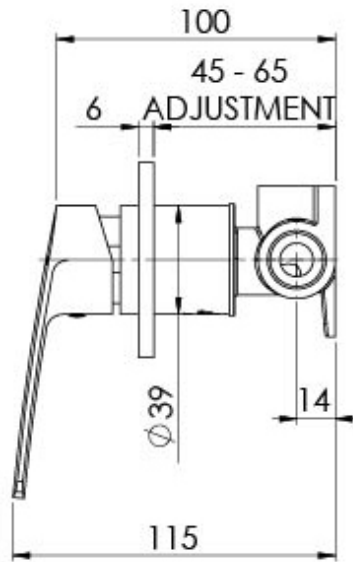

MEKKO

MEKKO SHOWER / WALL MIXER

SPECIFICATIONS

AVAILABLE IN

115-7800-00
Chrome

115-7800-40
Brushed Nickel

115-7800-30
Gun Metal

115-7800-10
Matte Black