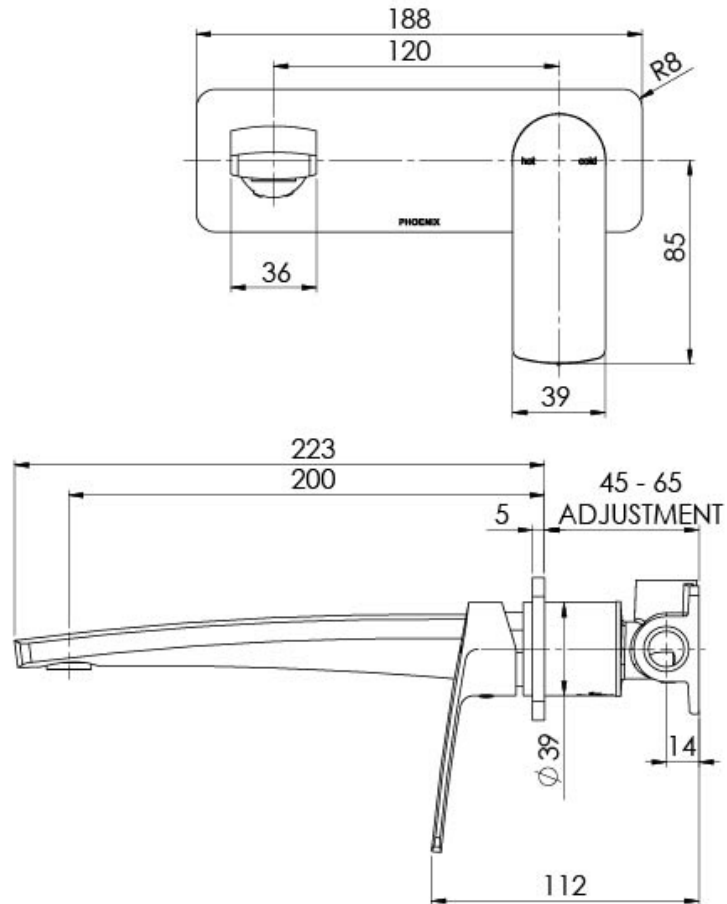

MEKKO

MEKKO WALL BASIN / BATH MIXER SET 200MM

SPECIFICATIONS

AVAILABLE IN

115-7810-00
Chrome

115-7810-40
Brushed Nickel

115-7810-30
Gun Metal

115-7810-10
Matte Black