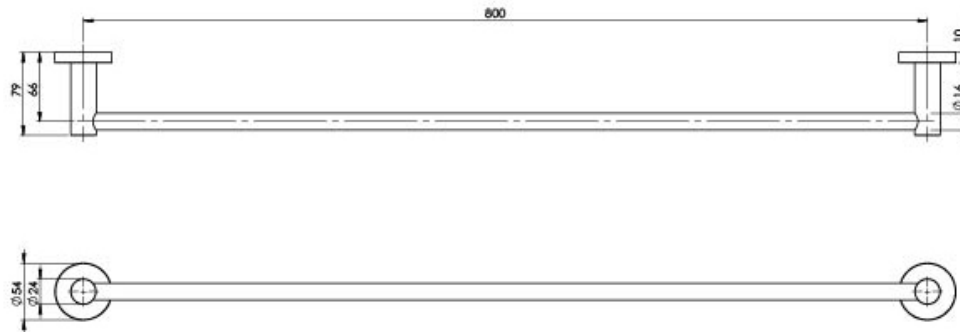

RADII

RADII SINGLE TOWEL RAIL 800MM ROUND PLATE

SPECIFICATIONS

AVAILABLE IN

RA803 CHR
Chrome

RA803 BN
Brushed Nickel

RA803 GM
Gun Metal

RA803 MB
Matte Black