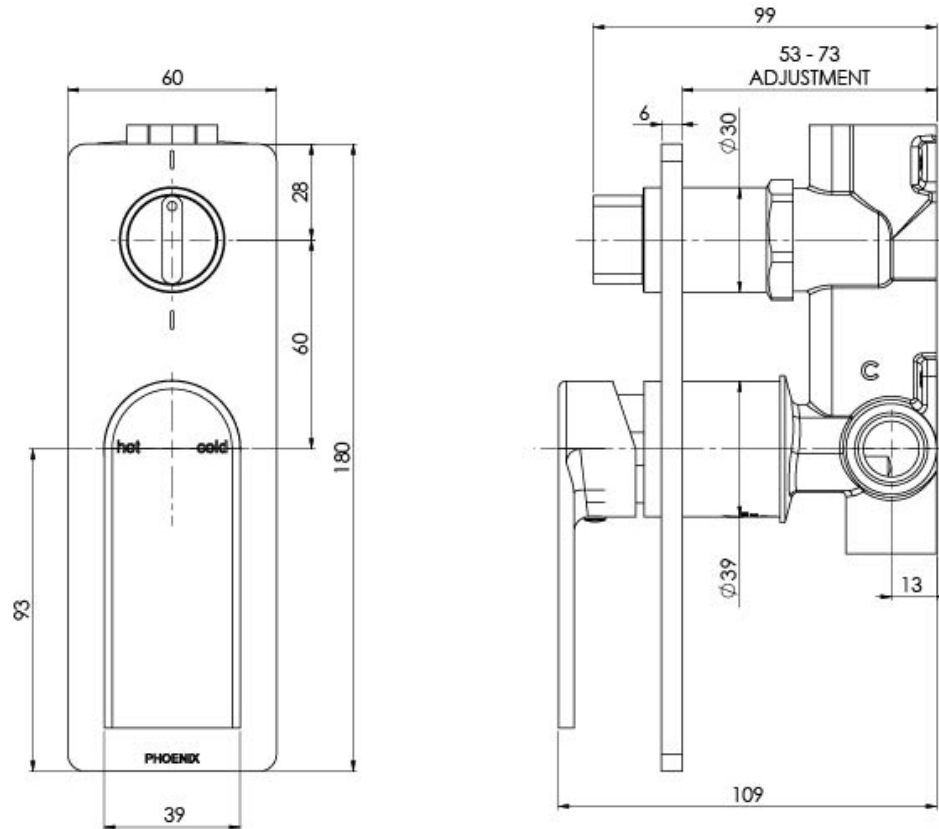

TEEL

TEEL SHOWER / BATH DIVERTER MIXER

SPECIFICATIONS

AVAILABLE IN

118-7910-00
Chrome

118-7910-40
Brushed Nickel

118-7910-30
Gun Metal

118-7910-10
Matte Black