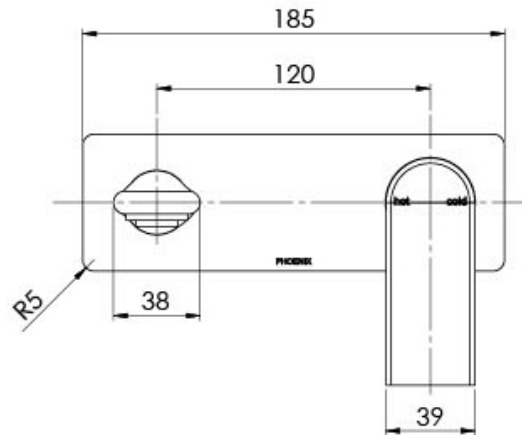

## TEEL WALL BASIN / BATH MIXER SET 200MM

## SPECIFICATIONS