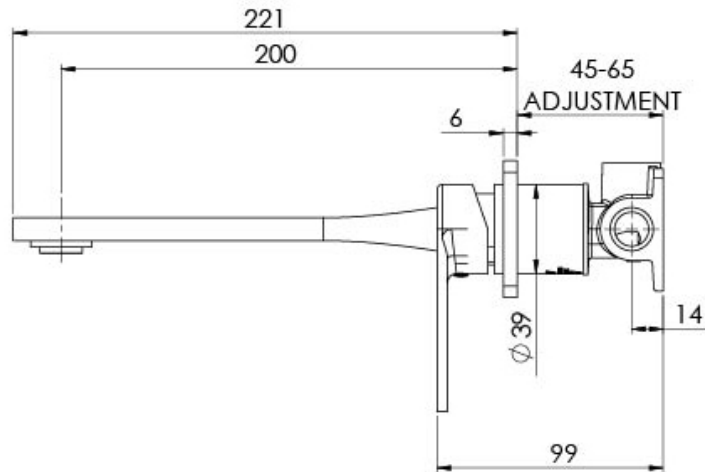

## TEEL WALL BASIN / BATH MIXER SET 200MM

## SPECIFICATIONS