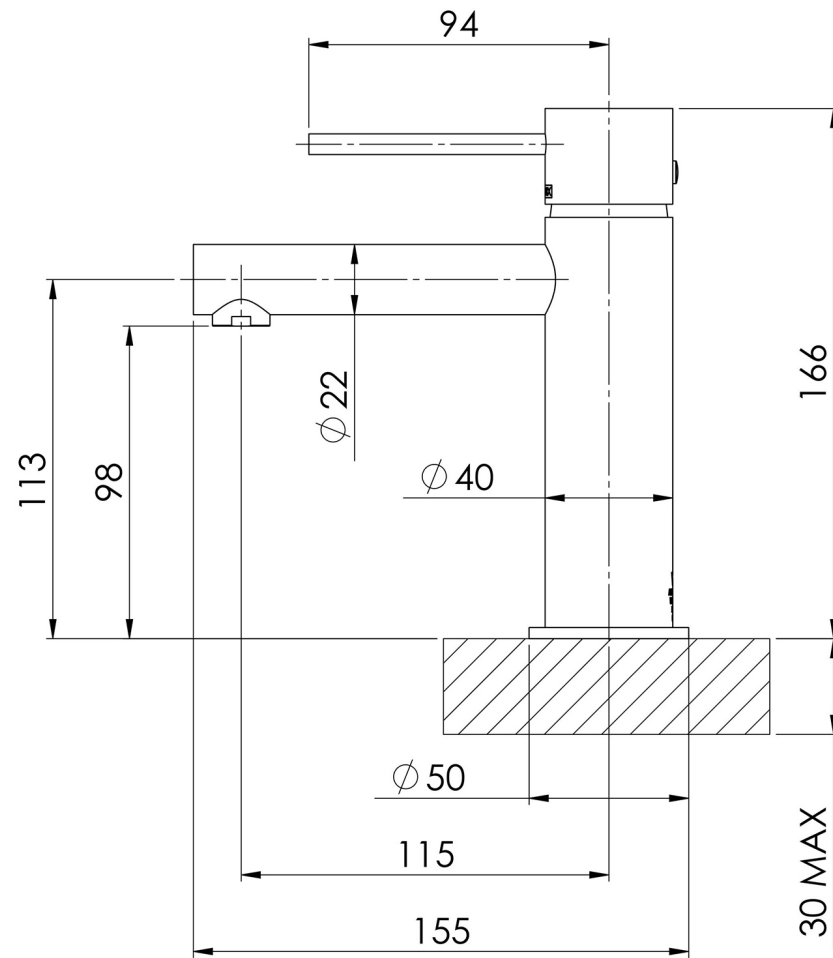

VIVID SLIMLINE

VIVID SLIMLINE BASIN MIXER

SPECIFICATIONS

AVAILABLE IN

VS770 CHR
Chrome

VS770 BN
Brushed Nickel

VS770 GM
Gun Metal

VS770 MB
Matte Black

VS770-12
Brushed Gold

INFORMATION

Temperature Rating
1 - 75°C

Pressure Rating
150 - 500kPa

MAINTENANCE AND CARE:

- All surfaces should be cleaned with mild liquid detergent or soap and water.
- Do not use cream cleaners or citrus based cleaning products, as they are abrasive.
- Use of unsuitable cleaning agents may damage the surface.
- Any damage caused in this way will not be covered by warranty.