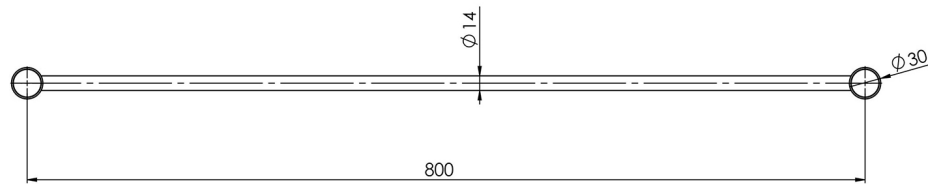

# VIVID SLIMLINE

VIVID SLIMLINE SINGLE TOWEL RAIL 800MM

## SPECIFICATIONS