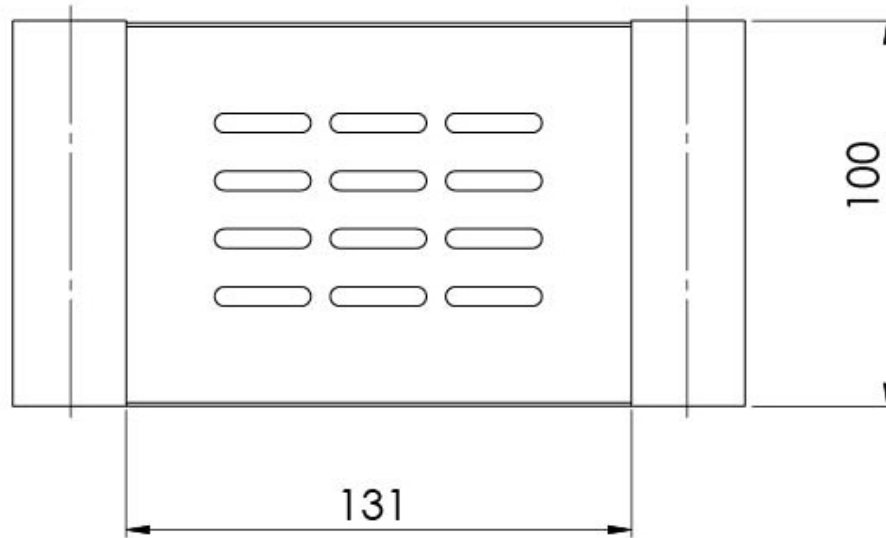

VIVID SLIMLINE

VIVID SLIMLINE SOAP DISH

SPECIFICATIONS

AVAILABLE IN

111-8300-00
Chrome

111-8300-40
Brushed Nickel

111-8300-10
Matte Black

111-8300-12
Brushed Gold