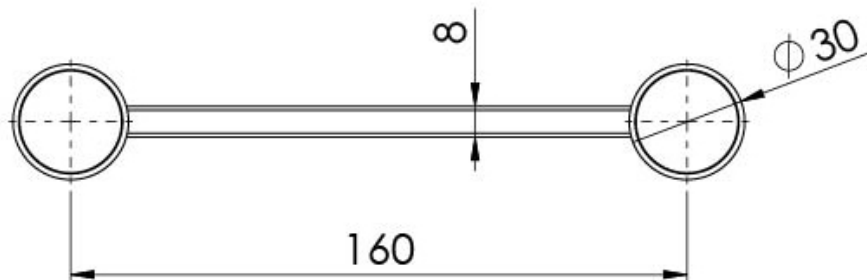

MAINTENANCE AND CARE:

- All surfaces should be cleaned with mild liquid detergent or soap and water.
- Do not use cream cleaners or citrus based cleaning products, as they are abrasive.
- Use of unsuitable cleaning agents may damage the surface.
- Any damage caused in this way will not be covered by warranty.

Please visit <https://www.phoenixtapware.com.au/warranty> to view the full warranty