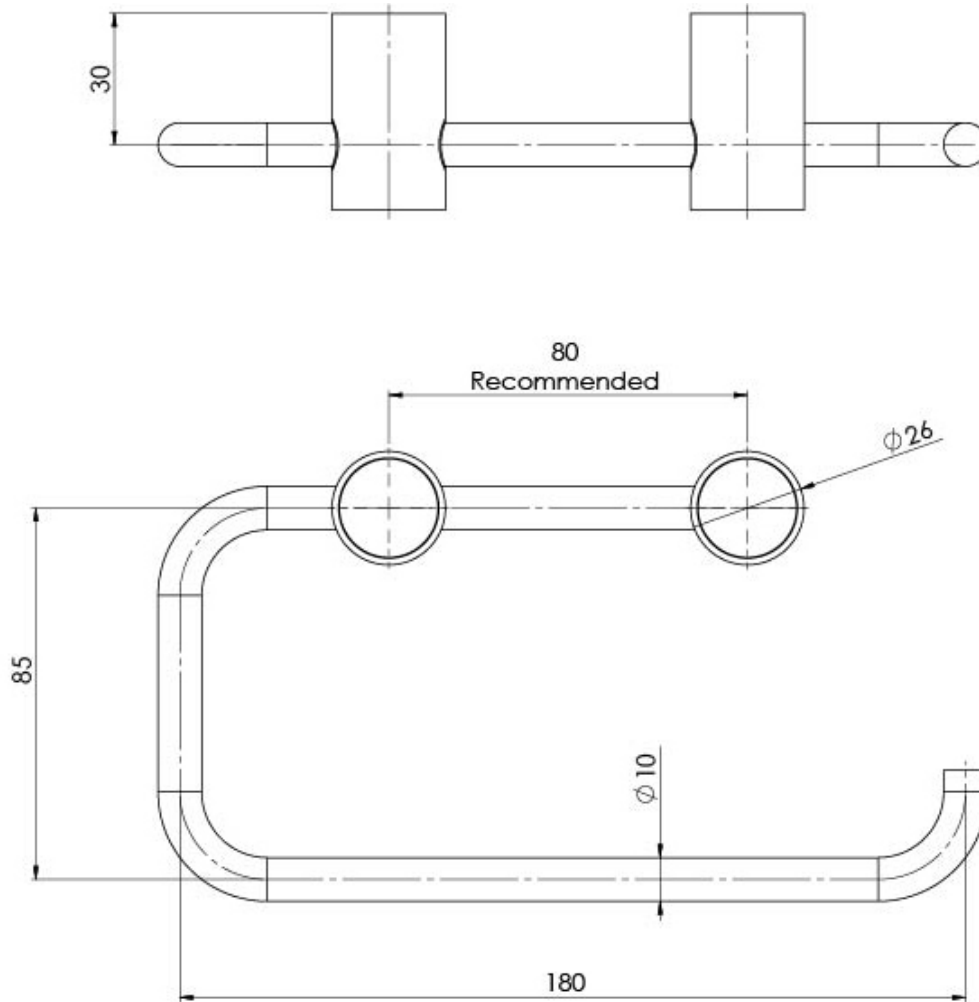

VIVID SLIMLINE

VIVID SLIMLINE TOILET ROLL HOLDER

SPECIFICATIONS

AVAILABLE IN

111-8200-00
Chrome

111-8200-40
Brushed Nickel

111-8200-10
Matte Black

111-8200-12
Brushed Gold