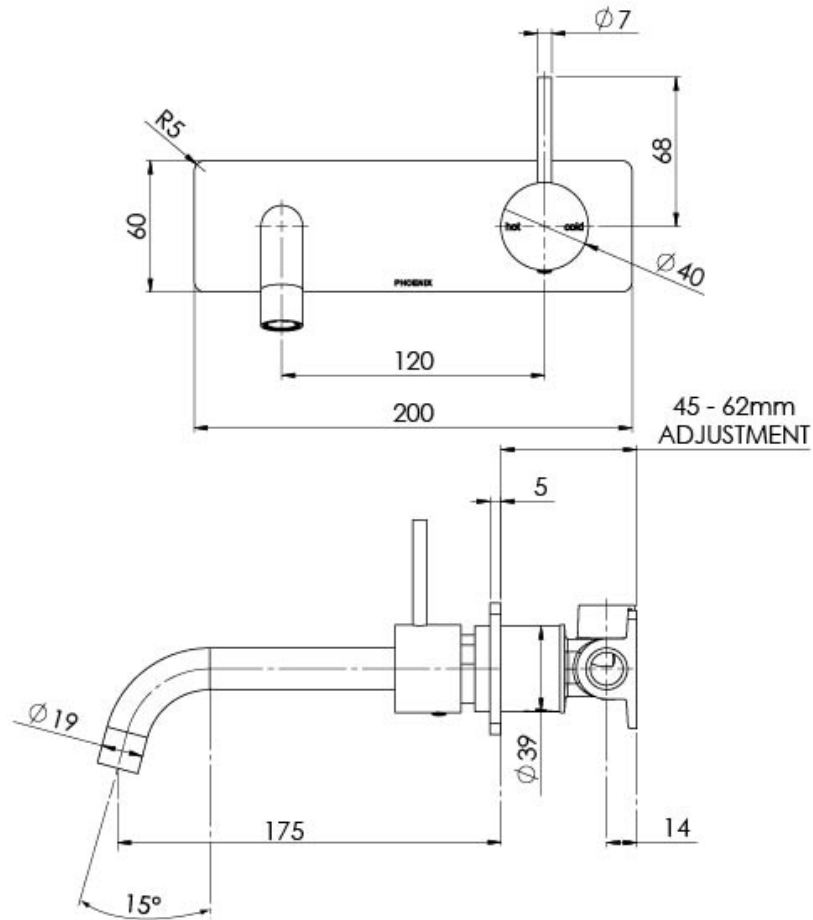

# VIVID SLIMLINE UP

VIVID SLIMLINE UP BASIN / BATH WALL MIXER SET

## SPECIFICATIONS

### INFORMATION

Temperature Rating  
1 - 75°C

Pressure Rating  
150 - 500kPa